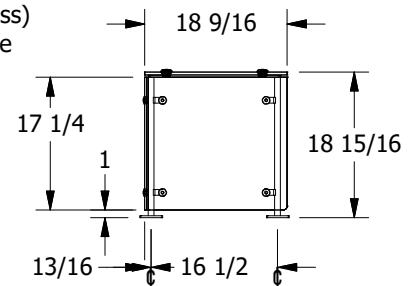

FINISH:

- Brushed Stainless Steel
- Clear Anodized Aluminum
- Powder Coat:
 - Black
 - Silver

RAL # _____

GLASS (Clear Tempered):

- 1/4" Front - Std
- 3/8" Front
- Frosted
- 3/8" Top - Std

OPTIONS(*):

- End Panel - RT
- End Panel - LT
- Light Fixture
- Warmer
- Shelf Kit

(*) Not all options available on all models
Contact factory for specific information
For Mounting Options see Mounting Specifications

(2) End Panels per unit unless otherwise specified. End panels are 1/4" clear tempered glass unless otherwise specified.

L / L1 - 48" Max (1/4" Glass)
- 60" Max (3/8" Glass)
T - 60" Max (3/8" Glass)
T1 - 96" Max in a Single Section

(* - Middle support is centered unless L1 dimension is specified)