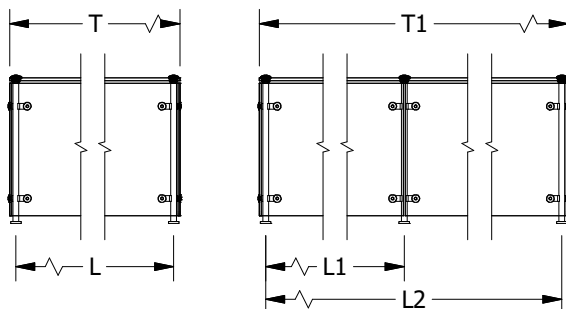

FINISH:

- Brushed Stainless Steel
- Clear Anodized Aluminum
- Powder Coat:
 - Black
 - Silver

RAL # _____

GLASS (Clear Tempered):

- 1/4" Front - Std
- 3/8" Front
- Frosted
- 3/8" Top - Std

OPTIONS(*):

- End Panel - RT
- End Panel - LT
- Light Fixture
- Warmer
- Shelf Kit

(*) Not all options available on all models
Contact factory for specific information
For Mounting Options see Mounting Specifications

(2) End Panels per unit unless otherwise specified. End panels are 1/4" clear tempered glass unless otherwise specified.

L / L1 - 48" Max (1/4" Glass)
- 60" Max (3/8" Glass)
T - 60" Max (3/8" Glass)
T1 - 96" Max in a Single Section

(* - Middle support is centered unless L1 dimension is specified)