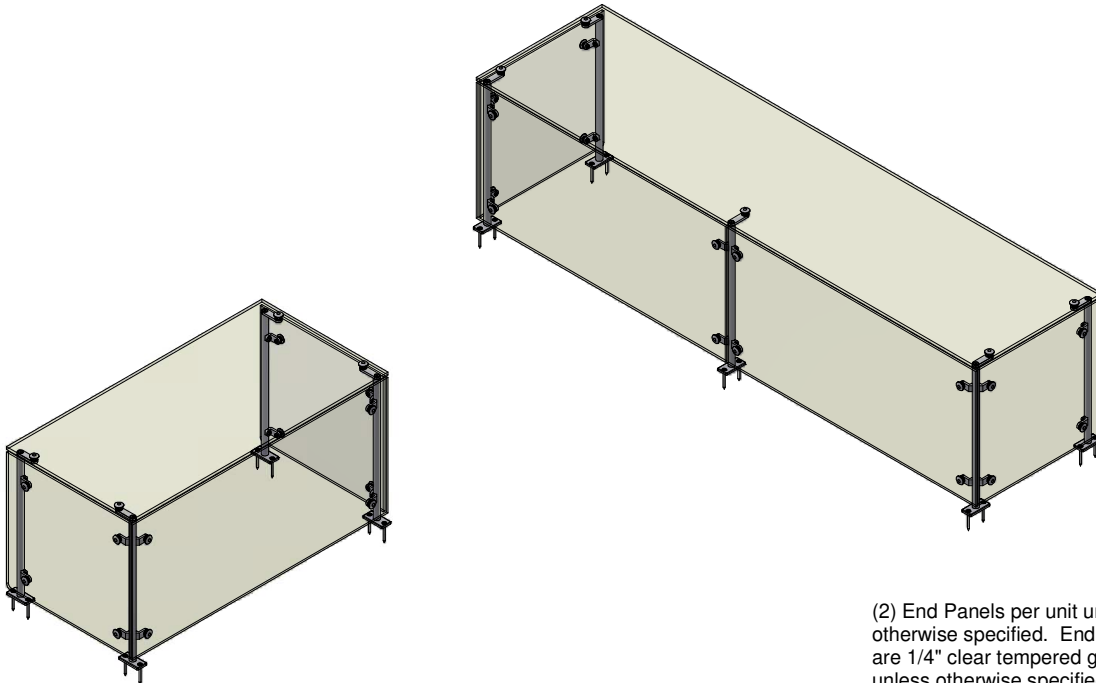

FINISH:

- Brushed Stainless Steel
- Clear Anodized Aluminum
- Powder Coat:
 - Black
 - Silver

RAL # _____

GLASS (Clear Tempered):

- 1/4" Front - Std
- 3/8" Front
- Frosted
- 3/8" Top - Std

OPTIONS(*):

- End Panel - RT
- End Panel - LT
- Light Fixture
- Warmer
- Shelf Kit

(*) Not all options available on all models
Contact factory for specific information
For Mounting Options see Mounting Specifications

(2) End Panels per unit unless otherwise specified. End panels are 1/4" clear tempered glass unless otherwise specified.

L / L1 - 48" Max (1/4" Glass)
- 60" Max (3/8" Glass)
T - 60" Max (3/8" Glass)
T1 - 96" Max in a Single Section

(* - Middle support is centered unless L1 dimension is specified)