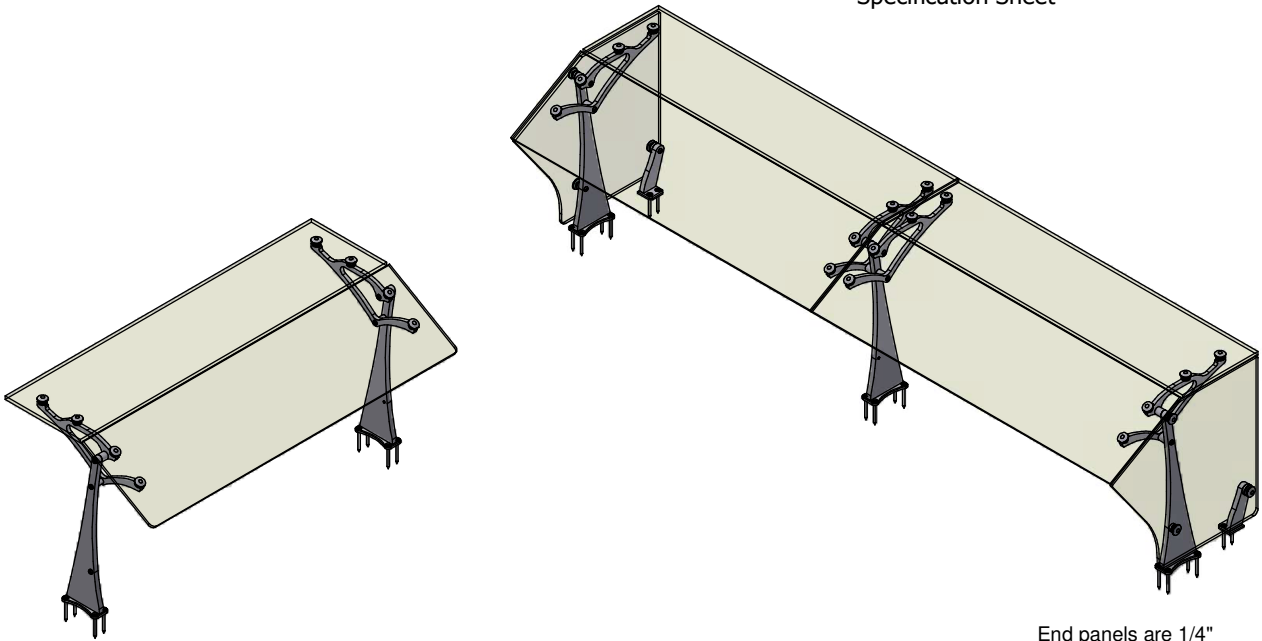

## Single Sided Self Service Protector

### GLASS (Clear Tempered):

- 1/4" Front - Std
- 3/8" Front
- 3/8" Top - Std

### OPTIONS (\*):

- End Panel - LT
- End Panel - RT
- VG 12V LED Light
- Hatco Strip Heater

Model# \_\_\_\_\_

(\* ) Not all options available on all models.  
Contact Factory for specific information.  
For Mounting Options, see Mounting  
Specification Sheet

End panels are 1/4" clear tempered glass unless otherwise specified.

- Centerline Dimensions -  
L / L1 - 48" Max (1/4" Glass)  
60" Max (3/8" Glass)

(\* - Middle support is centered unless L1 dimension is specified )