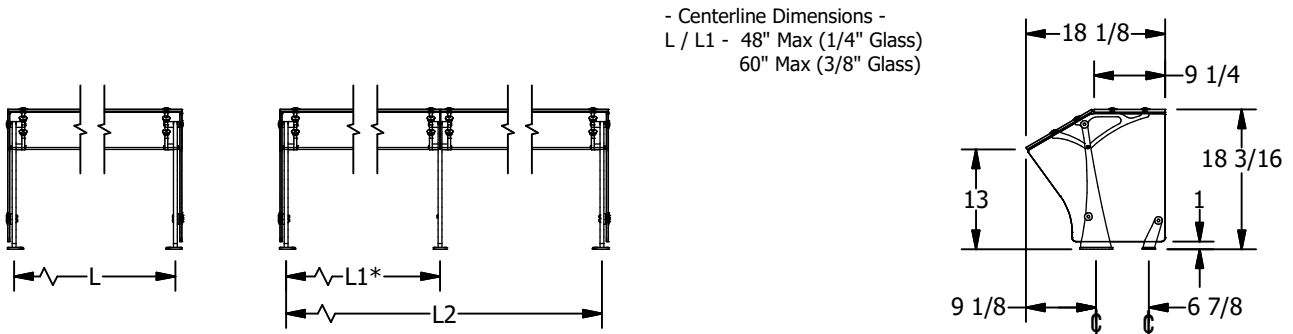

### GLASS (Clear Tempered):

- 1/4" Front - Std
- 3/8" Front
- 3/8" Top - Std

### OPTIONS (\*):

- End Panel - LT
- End Panel - RT
- VG 12V LED Light
- Hatco Strip Heater

Model# \_\_\_\_\_

(\* ) Not all options available on all models.  
Contact Factory for specific information.  
For Mounting Options, see Mounting  
Specification Sheet

End panels are 1/4" clear tempered glass unless otherwise specified.

- Centerline Dimensions -  
L / L1 - 48" Max (1/4" Glass)  
60" Max (3/8" Glass)

(\* - Middle support is centered unless L1 dimension is specified )