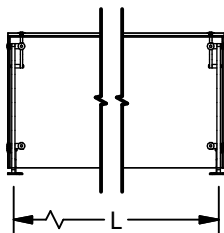

Single-Sided Full Service Protector

FINISH:

- Clear Anodized Aluminum
- Powder Coat:
 - Black Silver

RAL#

GLASS (Clear Tempered):

- 1/4" Front - Std
- 3/8" Front
- 3/8" Top - Std

OPTIONS (*):

- End Panel - LT
- End Panel - RT
- VG 12V LED Light
- Hatco Strip Warmer

Model# _____

(*) Not all options available on all models.
Contact Factory for specific information.
For Mounting Options, see Mounting
Specification Sheet

End panels are 1/4" clear tempered glass unless otherwise specified.

- Centerline Dimensions -
L / L1 - 48" Max (1/4" Glass)
60" Max (3/8" Glass)

(* - Middle support is centered unless L1 dimension is specified)