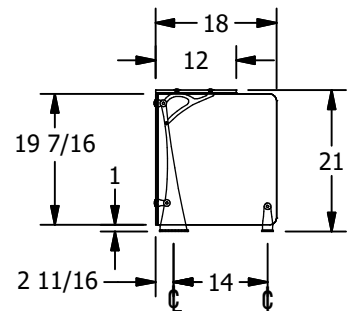

Model# _____

(*) Not all options available on all models.
Contact Factory for specific information.
For Mounting Options, see Mounting
Specification Sheet

End panels are 1/4" clear tempered glass unless otherwise specified.

- Centerline Dimensions -
L / L1 - 48" Max (1/4" Glass)
60" Max (3/8" Glass)

(* - Middle support is centered unless L1 dimension is specified)