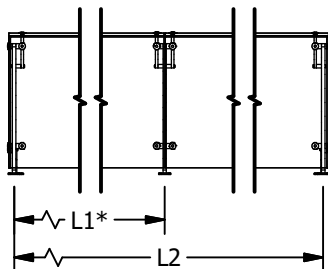

Single-Sided Full Service Protector

FINISH:

- Clear Anodized Aluminum
- Powder Coat:
 - Black Silver

RAL#

GLASS (Clear Tempered):

- 1/4" Front - Std
- 3/8" Front
- 3/8" Top - Std

OPTIONS (*):

- End Panel - LT
- End Panel - RT
- VG 12V LED Light
- Hatco Strip Warmer

Model# _____

(*) Not all options available on all models.
Contact Factory for specific information.
For Mounting Options, see Mounting
Specification Sheet

End panels are 1/4" clear tempered glass unless otherwise specified.

- Centerline Dimensions -
L / L1 - 48" Max (1/4" Glass)
60" Max (3/8" Glass)

(* - Middle support is centered unless L1 dimension is specified)