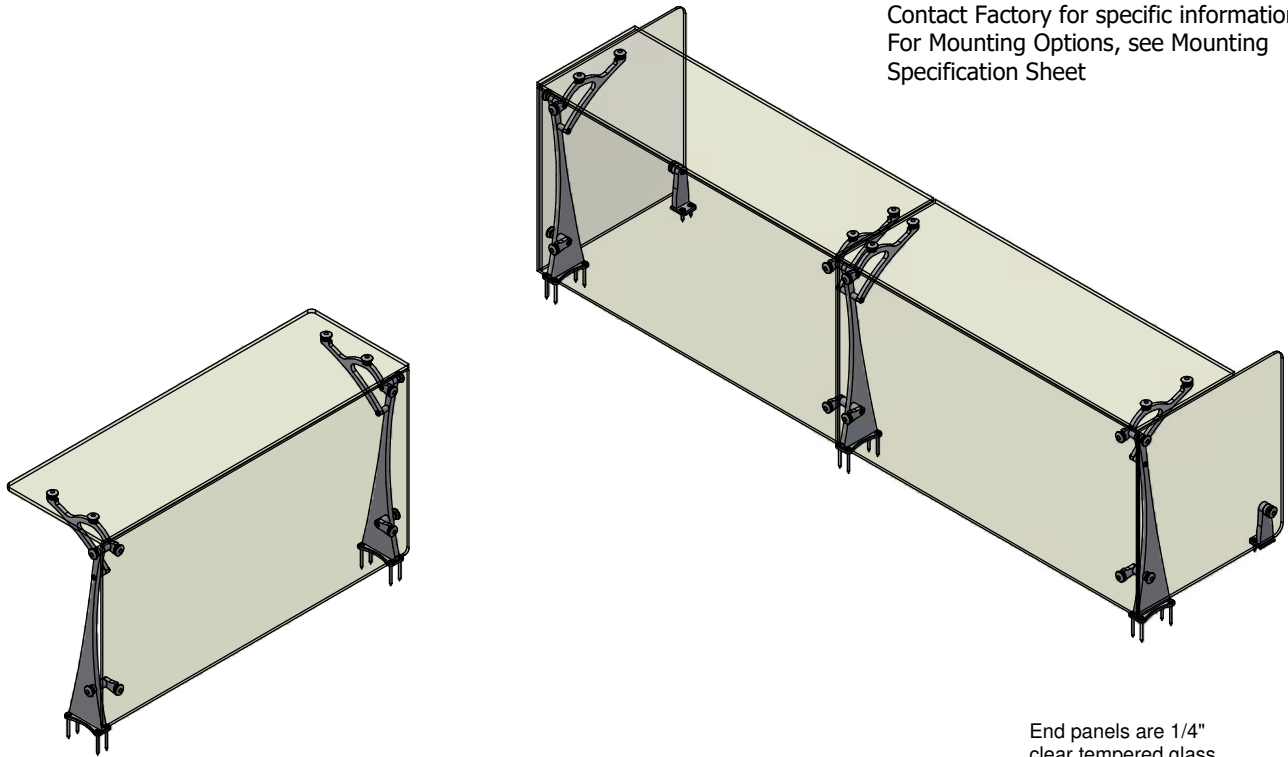

Single-Sided Full Service Protector

FINISH:

- Clear Anodized Aluminum
- Powder Coat:
 - Black Silver

RAL#

GLASS (Clear Tempered):

- 1/4" Front - Std
- 3/8" Front
- 3/8" Top - Std

OPTIONS (*):

- End Panel - LT
- End Panel - RT
- VG 12V LED Light
- Hatco Strip Warmer

Model# _____

(*) Not all options available on all models.
Contact Factory for specific information.
For Mounting Options, see Mounting
Specification Sheet

End panels are 1/4" clear tempered glass unless otherwise specified.

- Centerline Dimensions -
L / L1 - 48" Max (1/4" Glass)
60" Max (3/8" Glass)

(* - Middle support is centered unless L1 dimension is specified)