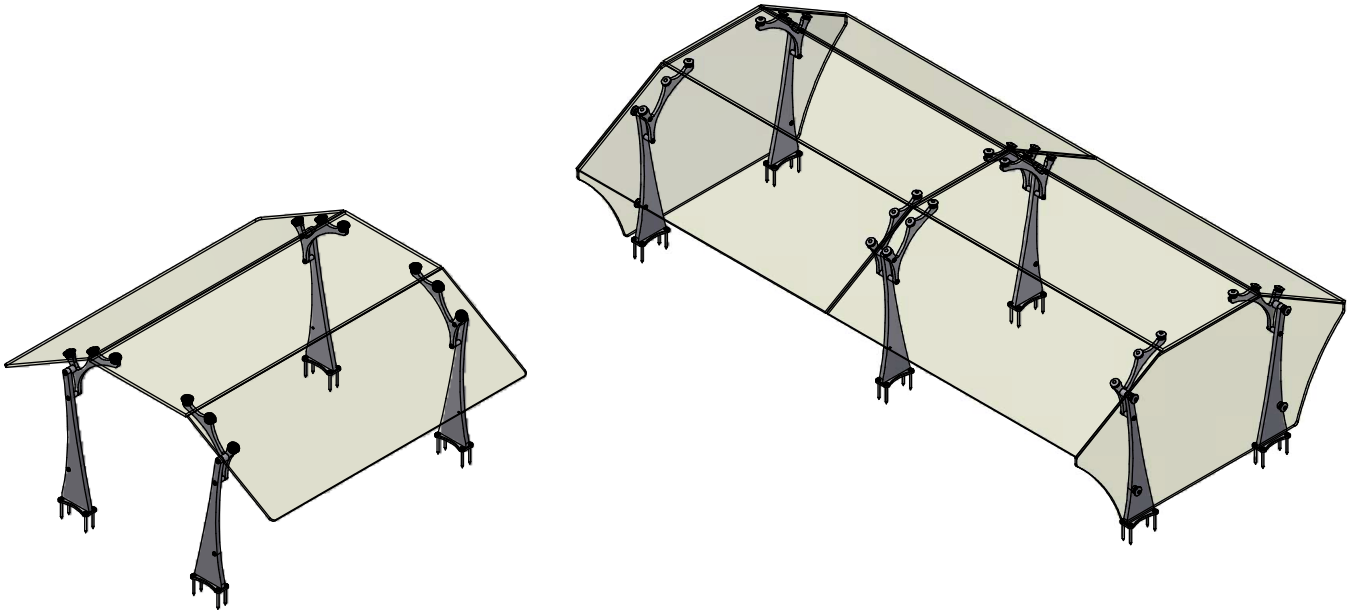

FINISH:

- Clear Anodized Aluminum
 - Powder Coat:
 - Black Silver
- RAL# _____

GLASS (Clear Tempered):

- 1/4" Front - Std
- 3/8" Front
- 3/8" Top - Std

OPTIONS (*):

- End Panel - LT
- End Panel - RT
- VG 12V LED Light
- Hatco Strip Warmer

Model# _____

(*) Not all options available on all models.
Contact Factory for specific information.
For Mounting Options, see Mounting
Specification Sheet

End panels are 1/4" clear tempered glass unless otherwise specified.