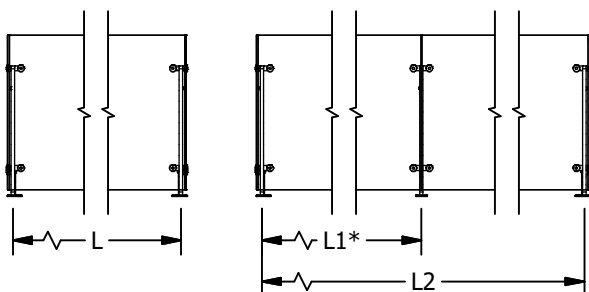

FINISH:

- Clear Anodized Aluminum
 - Powder Coat:
 - Black
 - Silver
- RAL# _____

GLASS (Clear Tempered):

- 1/4" Front - Std
- 3/8" Front
- Frosted

OPTIONS (*):

- End Panel - LT
- End Panel - RT

(*) Not all options available on all models. Contact Factory for specific information. For Mounting Options, see Mounting Specification Sheet

SPECIFY COUNTER HEIGHT

- 34" High
- 36" High

End panels are 1/4" clear tempered glass unless otherwise specified.

- Centerline Dimensions -
 L / L1 - 48" Max (1/4" Glass)
 60" Max (3/8" Glass)

** 26" For 34" High Counter
 24" For 36" High Counter

(* - Middle support is centered unless L1 dimension is specified)