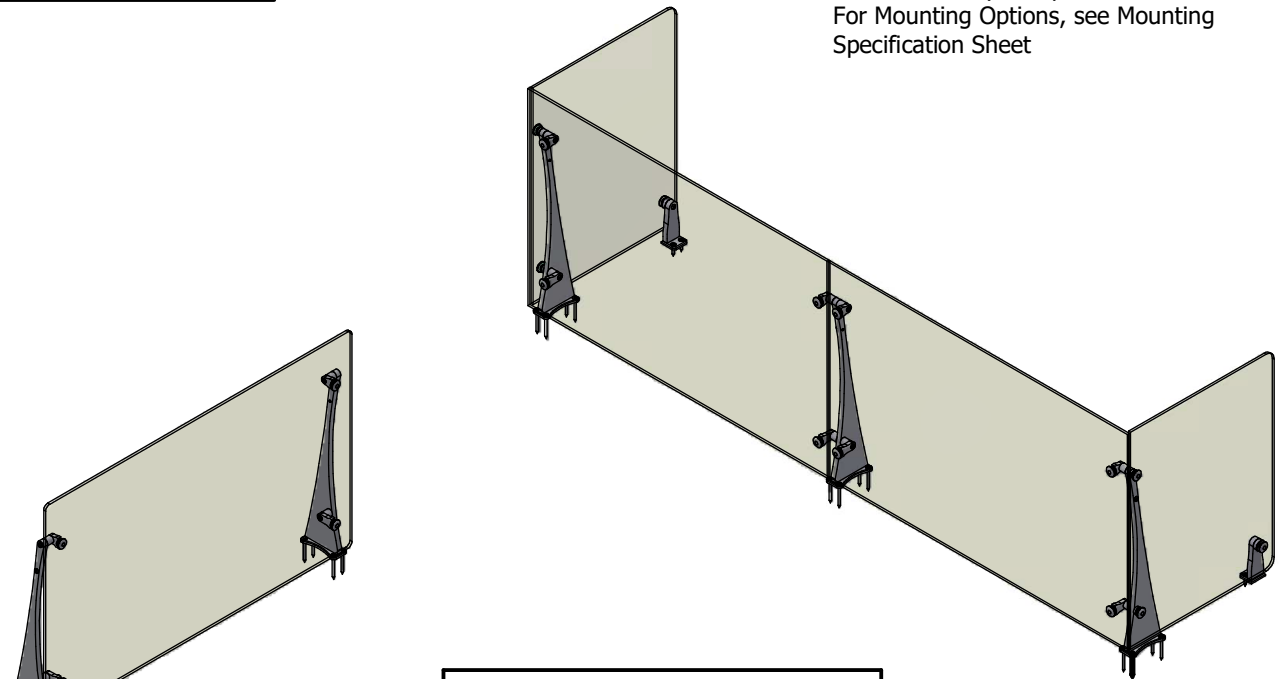

FINISH:

- Clear Anodized Aluminum
 - Powder Coat:
 - Black
 - Silver
- RAL# _____

GLASS (Clear Tempered):

- 1/4" Front - Std
- 3/8" Front
- Frosted

OPTIONS (*):

- End Panel - LT
- End Panel - RT

(*) Not all options available on all models. Contact Factory for specific information. For Mounting Options, see Mounting Specification Sheet

SPECIFY COUNTER HEIGHT

- 34" High
- 36" High

End panels are 1/4" clear tempered glass unless otherwise specified.

- Centerline Dimensions -
 L / L1 - 48" Max (1/4" Glass)
 60" Max (3/8" Glass)

** 26" For 34" High Counter
 24" For 36" High Counter

(* - Middle support is centered unless L1 dimension is specified)