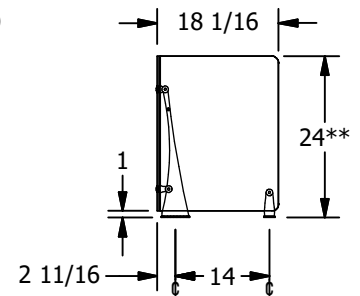

SPECIFY COUNTER HEIGHT

- 34" High
- 36" High

End panels are 1/4" clear tempered glass unless otherwise specified.

- Centerline Dimensions -
 L / L1 - 48" Max (1/4" Glass)
 60" Max (3/8" Glass)

** 26" For 34" High Counter
 24" For 36" High Counter

(* - Middle support is centered unless L1 dimension is specified)