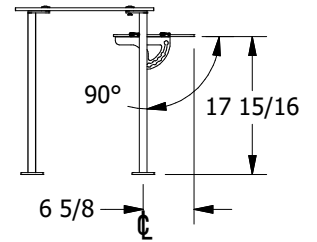

End panels are 1/4" clear tempered glass unless otherwise specified.

- Centerline Dimensions -
L / L1 - 51 3/4" Max (1/4" Glass)
- 63 3/4" Max (3/8" Glass)

T = Top Panel in One Piece
T = 108" Max

(* - Middle support is centered unless L1 dimension is specified)

Adjustable Self-Service Protector w/ Shelf

GLASS SETTING - 1

GLASS SETTING - 2