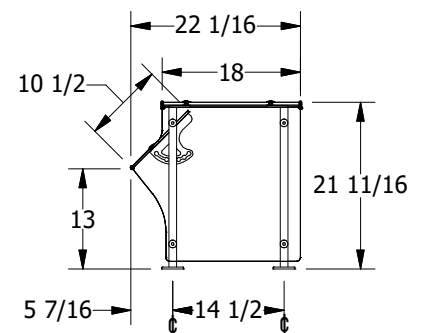

- End Panel - LT
- End Panel - RT
- Light Fixture
- Warmer
- Upper Shelf Kit

(*) Not all options available on all models
Contact factory for specific information
For Mounting Options see Mounting Hardware Guide

End panels are 1/4" clear tempered glass unless otherwise specified.

- Centerline Dimensions -
L / L1 - 51 3/4" Max (1/4" Glass)
- 63 3/4" Max (3/8" Glass)

T = Top Panel in One Piece
T = 108" Max

(* - Middle support is centered unless L1 dimension is specified)