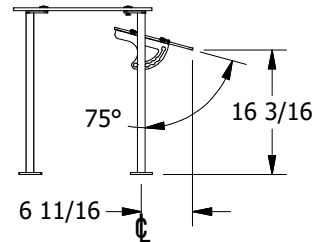

End panels are 1/4" clear tempered glass unless otherwise specified.

- Centerline Dimensions -
L / L1 - 51 3/4" Max (1/4" Glass)
- 63 3/4" Max (3/8" Glass)

T = Top Panel in One Piece
T = 108" Max

(* - Middle support is centered unless L1 dimension is specified)

Adjustable Self-Service Protector w/ Shelf

GLASS SETTING - 1

GLASS SETTING - 2