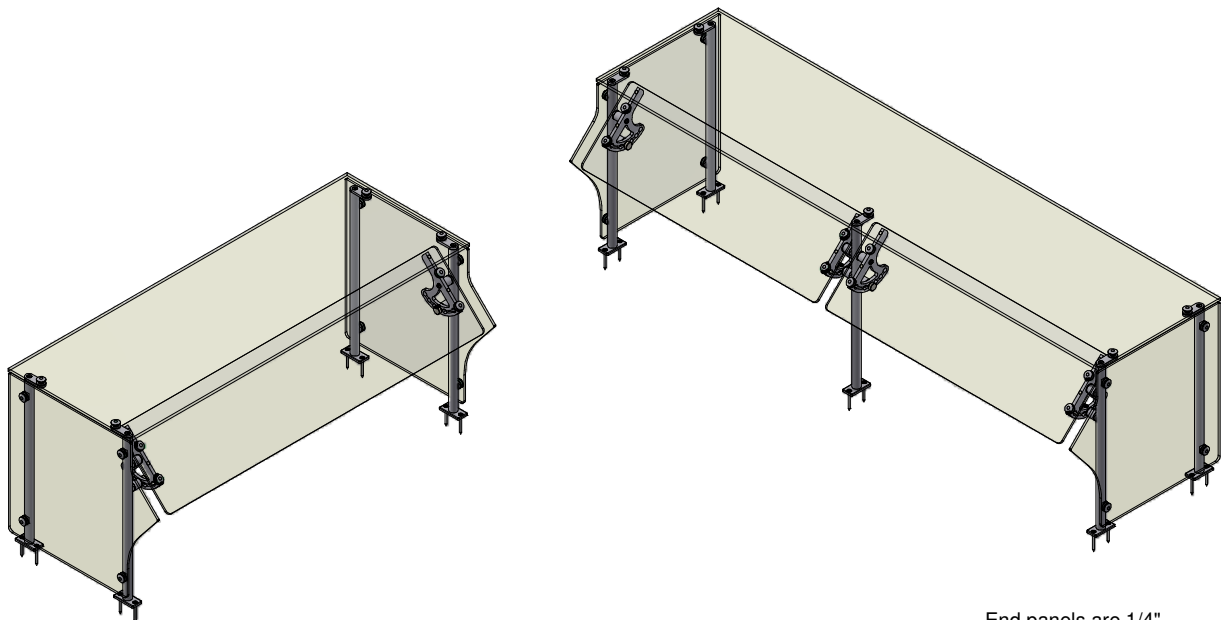

Adjustable Self-Service Protector w/ Shelf

FINISH:

- Clear Anodized Aluminum
- Brushed Stainless Steel
- Powder Coat:
 - Black
 - Silver

RAL # _____

GLASS:

- 1/4" Front - Std
- 3/8" Front
- 3/8" Top - Std

OPTIONS(*):

- End Panel - LT
- End Panel - RT
- Light Fixture
- Warmer
- Upper Shelf Kit

(*) Not all options available on all models
Contact factory for specific information
For Mounting Options see Mounting Hardware Guide

End panels are 1/4" clear tempered glass unless otherwise specified.

- Centerline Dimensions -
L / L1 - 51 3/4" Max (1/4" Glass)
- 63 3/4" Max (3/8" Glass)

T = Top Panel in One Piece
T = 108" Max

(* - Middle support is centered unless L1 dimension is specified)

Adjustable Self-Service Protector w/ Shelf

GLASS SETTING - 1

GLASS SETTING - 2