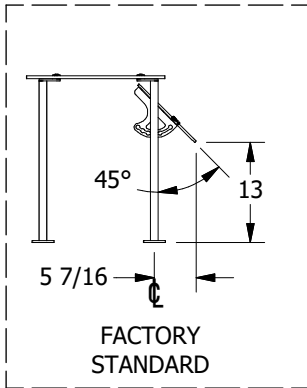

Adjustable Self-Service Protector w/ Shelf

GLASS SETTING - 1