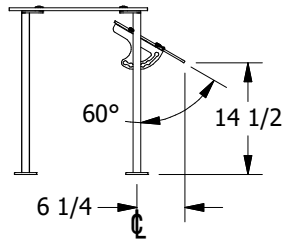

End panels are 1/4" clear tempered glass unless otherwise specified.

- Centerline Dimensions -
L / L1 - 51 3/4" Max (1/4" Glass)
- 63 3/4" Max (3/8" Glass)

T = Top Panel in One Piece
T = 108" Max

(* - Middle support is centered unless L1 dimension is specified)

Adjustable Self-Service Protector w/ Shelf

GLASS SETTING - 1

GLASS SETTING - 2