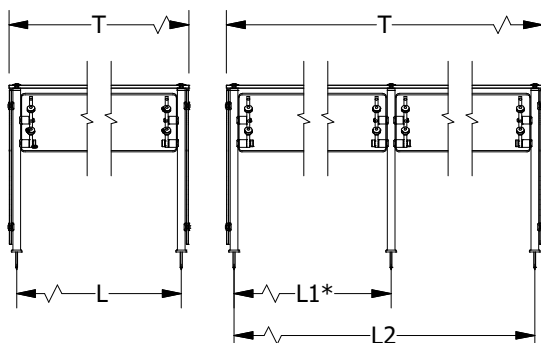

Adjustable Self-Service Protector w/ Shelf

FINISH:

- Clear Anodized Aluminum
- Brushed Stainless Steel
- Powder Coat:
 - Black
 - Silver

RAL # _____

GLASS:

- 1/4" Front - Std
- 3/8" Front
- 3/8" Top - Std

OPTIONS(*):

- End Panel - LT
- End Panel - RT
- Light Fixture
- Warmer
- Upper Shelf Kit

(*) Not all options available on all models
Contact factory for specific information
For Mounting Options see Mounting Hardware Guide

End panels are 1/4" clear tempered glass unless otherwise specified.

- Centerline Dimensions -
L / L1 - 51 3/4" Max (1/4" Glass)
- 63 3/4" Max (3/8" Glass)

T = Top Panel in One Piece
T = 108" Max

(* - Middle support is centered unless L1 dimension is specified)