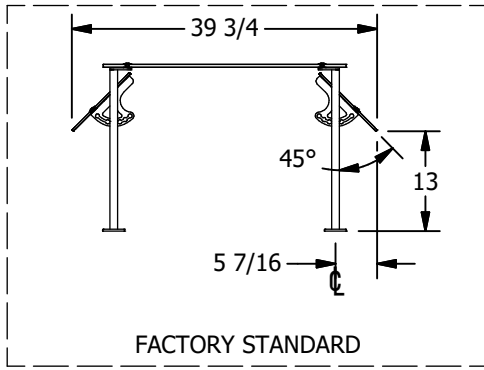

## Double Sided Adjustable Self-Service Protector w/ Shelf

### GLASS SETTING - 1