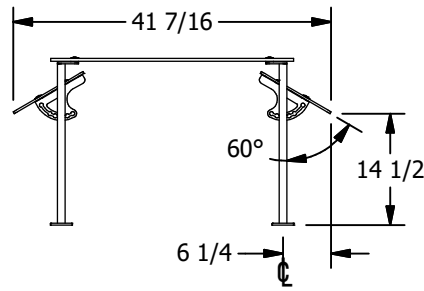

## Double Sided Adjustable Self-Service Protector w/ Shelf

### GLASS SETTING - 1