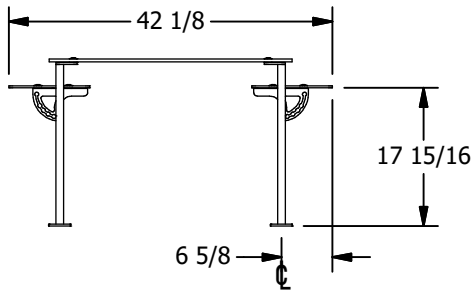

## Double Sided Adjustable Self-Service Protector w/ Shelf

### GLASS SETTING - 1