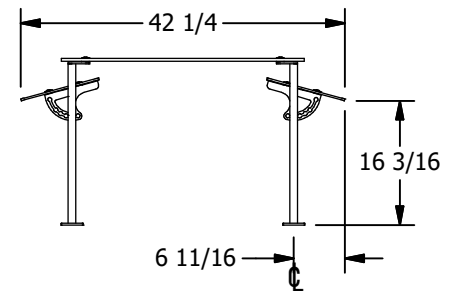

## Double Sided Adjustable Self-Service Protector w/ Shelf

### GLASS SETTING - 1