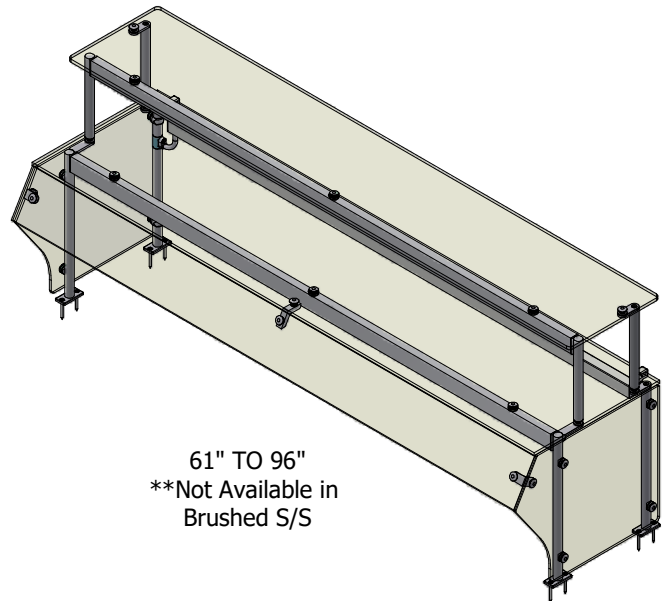

Self-Service Food Protector with Upper Display Shelf

FINISH:

- Brushed Stainless Steel**
- Clear Anodized Aluminum
- Powder Coat:
 - Black
 - Silver

RAL # _____

GLASS (Clear Tempered):

- 1/4" Clr Front - Std
- Frosted
- 3/8" Top - Std
- 1/2" Top

OPTIONS(*):

- End Panel - LT
- End Panel - RT
- Light Fixture
- Warmer
- Shelf Kit

(*) Not all options available on all models
Contact factory for specific information
For Mounting Options see Mounting Hardware Guide

UP TO 60"
*Available in
all Finishes

61" TO 96"
**Not Available in
Brushed S/S

End panels are 1/4"
clear tempered glass
unless otherwise specified.

- Centerline Dimensions -
L - 96" Max
L - 60" Max (Brushed S/S Only)

T = Top Panel in (1) Piece
T - 98" Max
T - 62" Max (Brushed S/S Only)