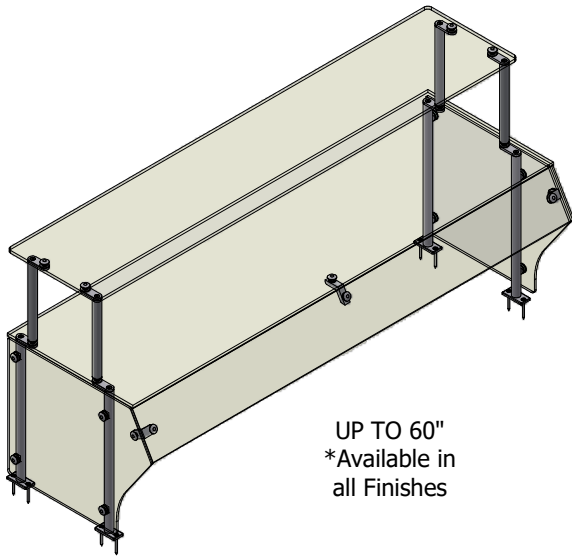

Self-Service Food Protector with Upper Display Shelf

FINISH:

- Brushed Stainless Steel**
- Clear Anodized Aluminum
- Powder Coat:
 - Black
 - Silver

RAL # _____

GLASS (Clear Tempered):

- 1/4" Clr Front - Std
- Frosted
- 3/8" Top - Std
- 1/2" Top

OPTIONS(*):

- End Panel - LT
- End Panel - RT
- Light Fixture
- Warmer
- Shelf Kit

(*) Not all options available on all models
Contact factory for specific information
For Mounting Options see Mounting Hardware Guide

UP TO 60"
*Available in
all Finishes

61" TO 96"
**Not Available in
Brushed S/S

End panels are 1/4"
clear tempered glass
unless otherwise specified.

- Centerline Dimensions -
L - 96" Max
L - 60" Max (Brushed S/S Only)

T = Top Panel in (1) Piece
T - 98" Max
T - 62" Max (Brushed S/S Only)