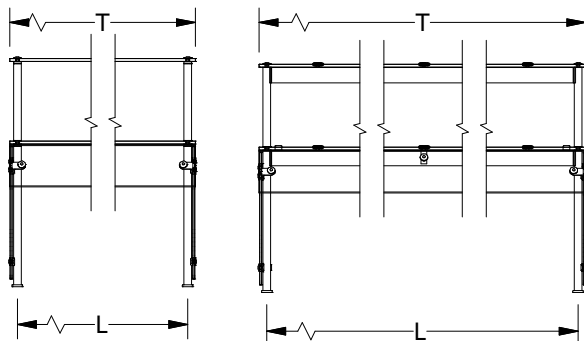

OPTIONS(*):

- End Panel - LT
- End Panel - RT
- Light Fixture
- Warmer
- Shelf Kit

(*) Not all options available on all models
Contact factory for specific information
For Mounting Options see Mounting Hardware Guide

UP TO 60"
*Available in
all Finishes

61" TO 96"
**Not Available in
Brushed S/S

End panels are 1/4"
clear tempered glass
unless otherwise specified.

- Centerline Dimensions -
L - 96" Max
L - 60" Max (Brushed S/S Only)

T = Top Panel in (1) Piece
T - 98" Max
T - 62" Max (Brushed S/S Only)