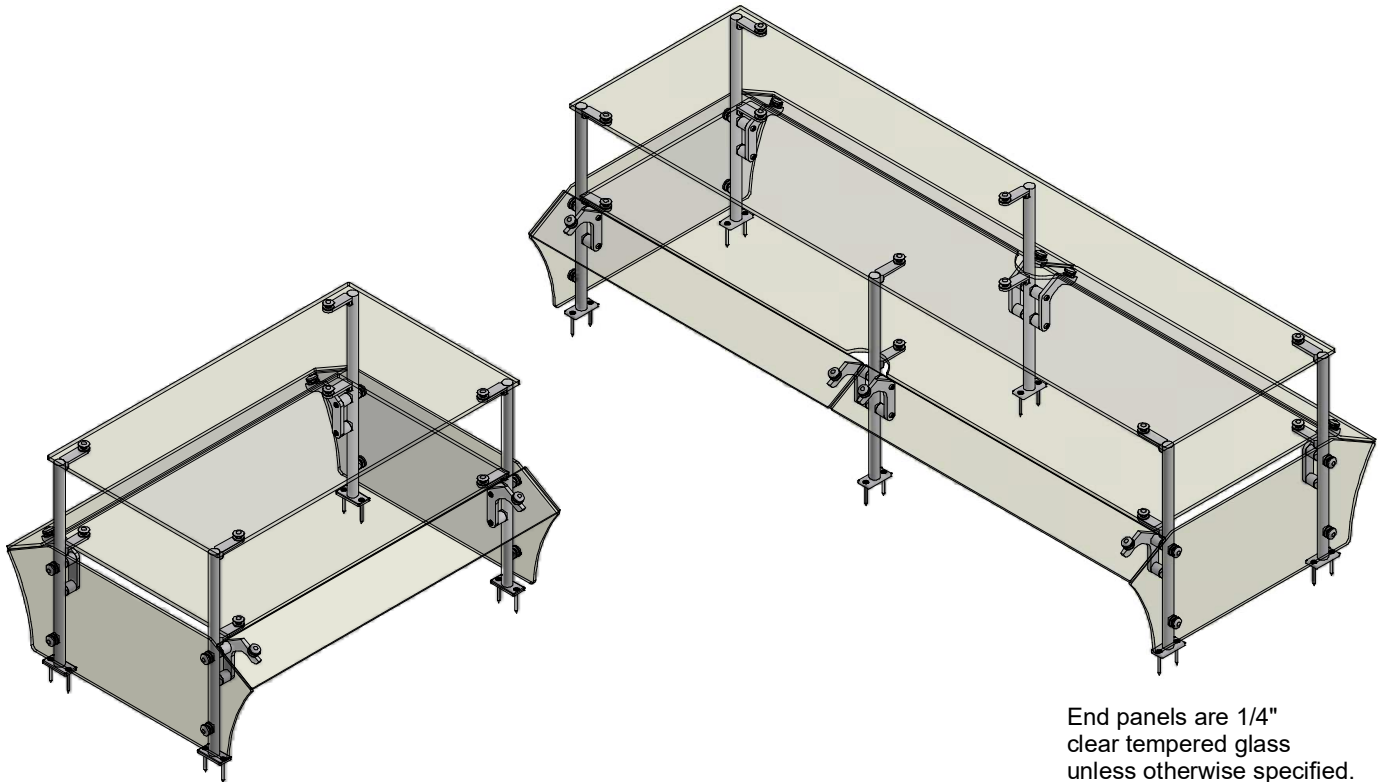

## Double-Sided Self Service Protector w/ Upper Shelf

### GLASS (Clear Tempered):

- 1/4" Clr Front - Std
- 3/8" Clr Front
- Frosted
- 3/8" Top - Std

End panels are 1/4" clear tempered glass unless otherwise specified.

- Centerline Dimensions -  
L / L1 - 51 1/2" Max (1/4" Glass)  
- 63 1/2" Max (3/8" Glass)  
- 69 1/2" Max (1/2" Glass)

T = Top Panel in (1) Piece  
T - 108" Max