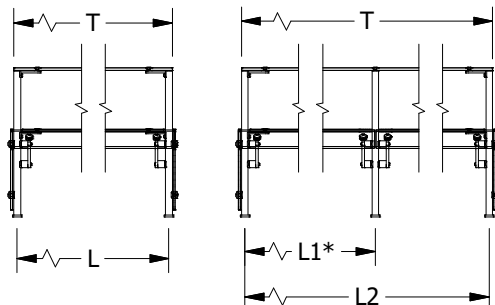

### GLASS (Clear Tempered):

- 1/4" Clr Front - Std
- 3/8" Clr Front
- Frosted
- 3/8" Top - Std

### OPTIONS(\*):

- End Panel - LT
- End Panel - RT
- Light Fixture
- Warmer
- Shelf Kit

(\* ) Not all options available on all models  
Contact factory for specific information  
For Mounting Options see Mounting Hardware Guide

End panels are 1/4" clear tempered glass unless otherwise specified.

- Centerline Dimensions -  
L / L1 - 51 1/2" Max (1/4" Glass)  
- 63 1/2" Max (3/8" Glass)  
- 69 1/2" Max (1/2" Glass)

T = Top Panel in (1) Piece  
T - 108" Max

(\* - Middle support is centered unless L1 dimension is specified )