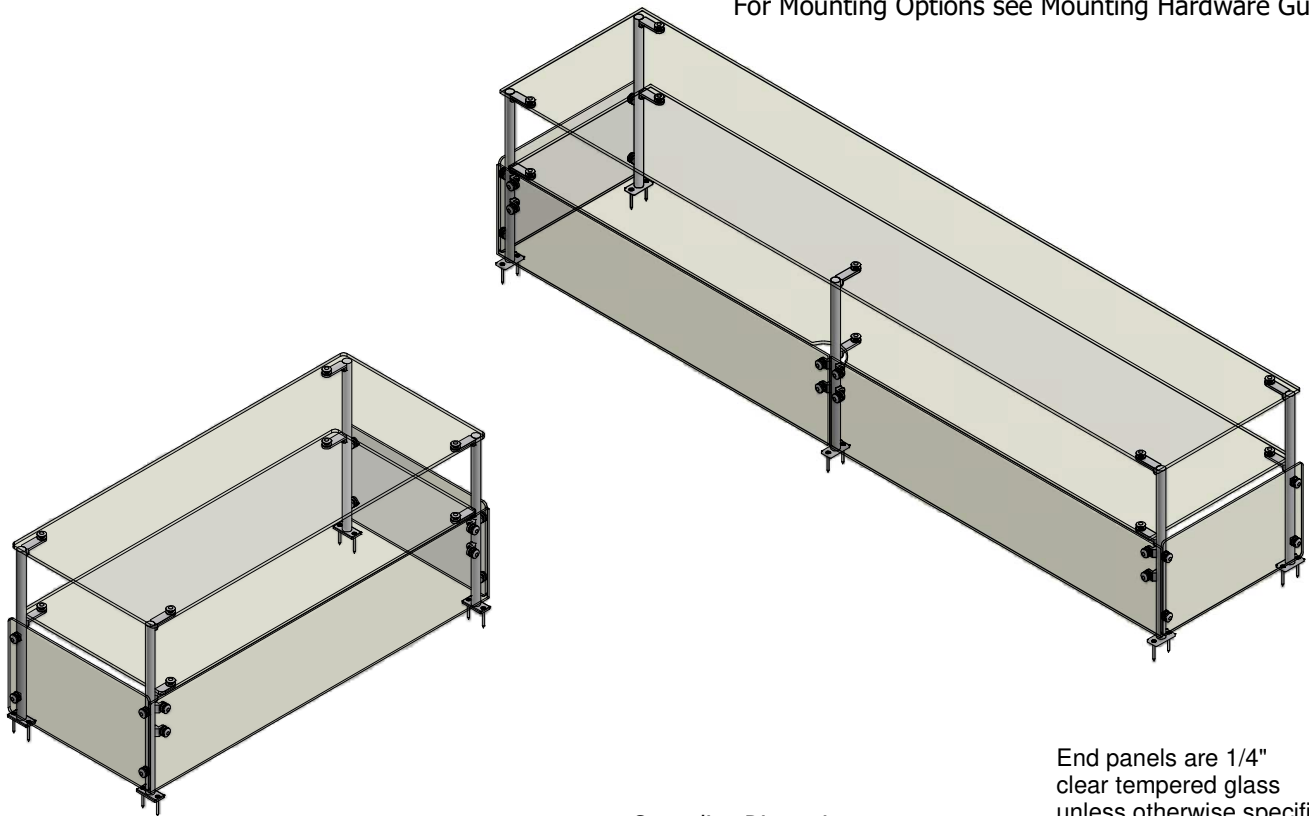

## Single-Sided Service Protector w/ Upper Shelf

### GLASS (Clear Tempered):

- 1/4" Clr Front - Std
- 3/8" Clr Front
- Frosted
- 3/8" Top - Std

End panels are 1/4" clear tempered glass unless otherwise specified.

- Centerline Dimensions -  
L / L1 - 60" Max (3/8" Glass)

T = Top Panel in (1) Piece  
T - 108" Max

(\* - Middle support is centered unless L1 dimension is specified )