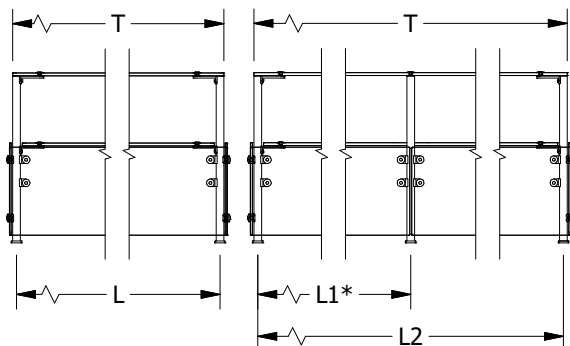

### GLASS (Clear Tempered):

- 1/4" Clr Front - Std
- 3/8" Clr Front
- Frosted
- 3/8" Top - Std

### OPTIONS(\*):

- End Panel - LT
- End Panel - RT
- Light Fixture
- Warmer

(\* ) Not all options available on all models  
Contact factory for specific information  
For Mounting Options see Mounting Hardware Guide

End panels are 1/4" clear tempered glass unless otherwise specified.

- Centerline Dimensions -  
L / L1 - 60" Max (3/8" Glass)

T = Top Panel in (1) Piece  
T - 108" Max

(\* - Middle support is centered unless L1 dimension is specified )