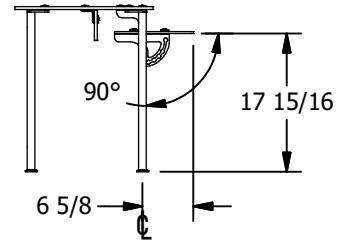

**Adjustable Self-Service
Protector w/ Shelf**

GLASS SETTING - 1

GLASS SETTING - 2

FACTORY STANDARD
CONFIGURATION NOT
AVAILABLE AS
GLASS SETTING - 2