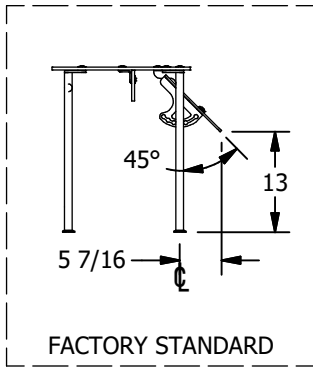

**Adjustable Self-Service
Protector w/ Shelf**

GLASS SETTING - 1

GLASS SETTING - 2

FACTORY STANDARD
CONFIGURATION NOT
AVAILABLE AS
GLASS SETTING - 2