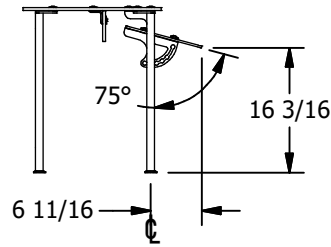

**Adjustable Self-Service
Protector w/ Shelf**

GLASS SETTING - 1

GLASS SETTING - 2

FACTORY STANDARD
CONFIGURATION NOT
AVAILABLE AS
GLASS SETTING - 2