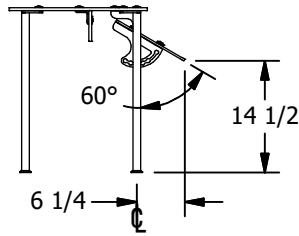

**Adjustable Self-Service
Protector w/ Shelf**

GLASS SETTING - 1

GLASS SETTING - 2

FACTORY STANDARD
CONFIGURATION NOT
AVAILABLE AS
GLASS SETTING - 2