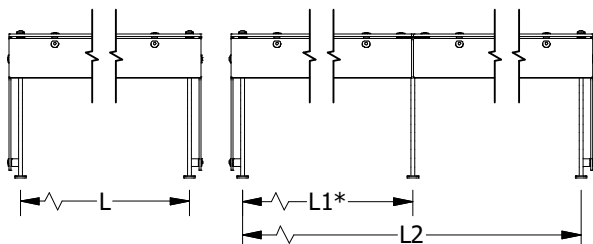

### OPTIONS (\*):

- End Panel - LT
- End Panel - RT
- VG 12V LED Light
- Hatco Strip Warmer

Model# \_\_\_\_\_

(\* ) Not all options available on all models.  
Contact Factory for specific information.  
For Mounting Options, see Mounting  
Specification Sheet

Models up to 60"  $\epsilon$  do not  
require top glass support fin

End panels are 1/4"  
clear tempered glass  
unless otherwise specified.

Models exceeding 60"  $\epsilon$   
require top glass support fin

- Centerline Dimensions -  
L / L1 - 96" Max

(\* - Middle support is centered unless L1 dimension is specified )

For Models Exceeding 60"  $\epsilon$