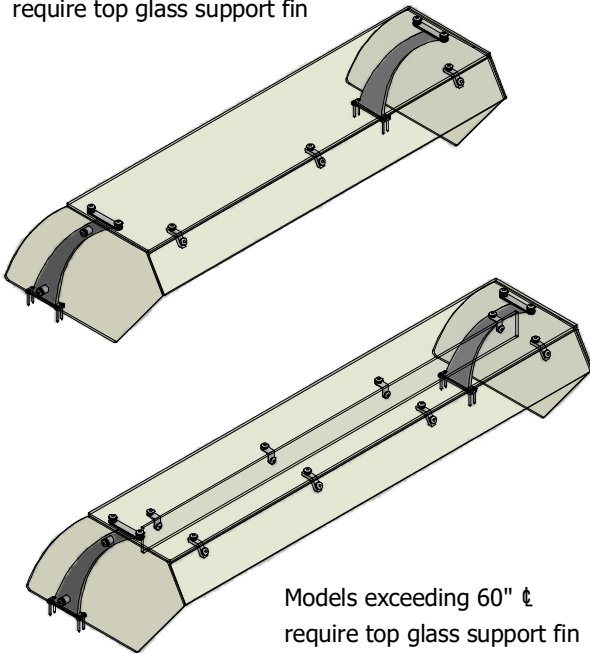

### GLASS (Clear Tempered):

- 1/4" Front - Std
- 3/8" Top - Std
- Frosted

Models up to 60"  $\epsilon$  do not  
require top glass support fin

End panels are 1/4"  
clear tempered glass  
unless otherwise specified.

Models exceeding 60"  $\epsilon$   
require top glass support fin