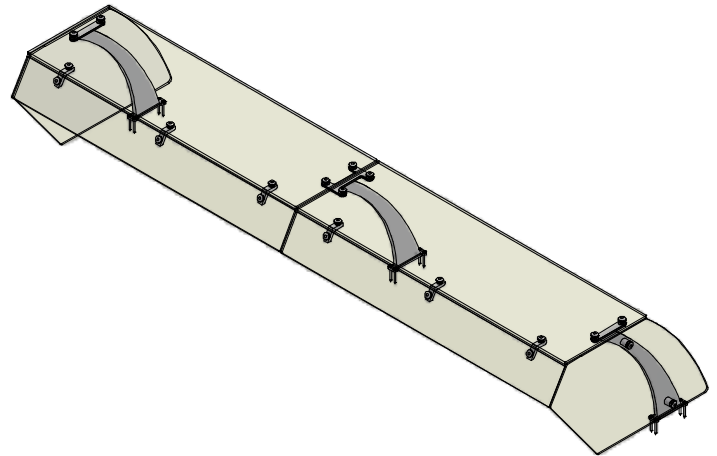

### GLASS (Clear Tempered):

- 1/4" Front - Std
- 3/8" Top - Std
- Frosted

Models up to 60"  $\epsilon$  do not  
require top glass support fin

End panels are 1/4"  
clear tempered glass  
unless otherwise specified.

Models exceeding 60"  $\epsilon$   
require top glass support fin