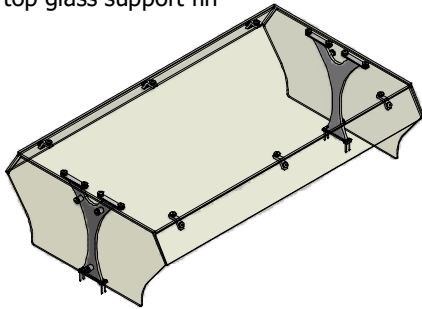

### GLASS (Clear Tempered):

- 1/4" Front - Std
- 3/8" Top - Std
- Frosted

### OPTIONS (\*):

- End Panel - LT
- End Panel - RT
- VG 12V LED Light
- Hatco Strip Warmer

Model# \_\_\_\_\_

Models up to 60"  $\epsilon$  do not  
require top glass support fin

Models exceeding 60"  $\epsilon$   
require top glass support fin