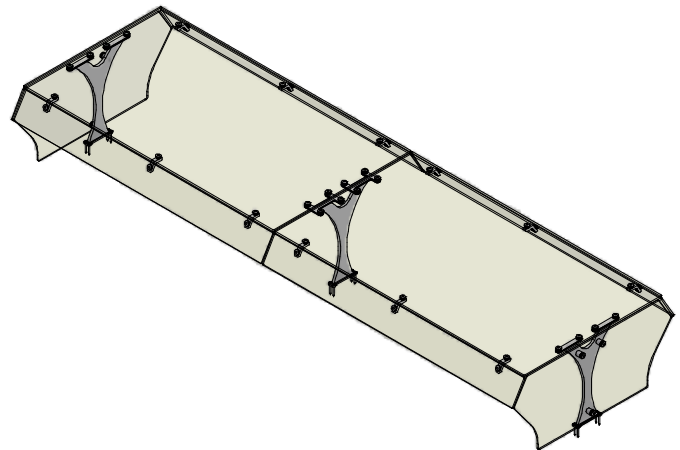

### GLASS (Clear Tempered):

- 1/4" Front - Std
- 3/8" Top - Std
- Frosted

### OPTIONS (\*):

- End Panel - LT
- End Panel - RT
- VG 12V LED Light
- Hatco Strip Warmer

Model# \_\_\_\_\_

Models up to 60"  $\epsilon$  do not  
require top glass support fin

Models exceeding 60"  $\epsilon$   
require top glass support fin

(\* ) Not all options available on all models.  
Contact Factory for specific information.  
For Mounting Options, see Mounting  
Specification Sheet

End panels are 1/4"  
clear tempered glass  
unless otherwise specified.

- Centerline Dimensions -  
L / L1 - 96" Max

For Models Exceeding 60"  $\epsilon$

(\* - Middle support is centered unless L1 dimension is specified )

03/2021