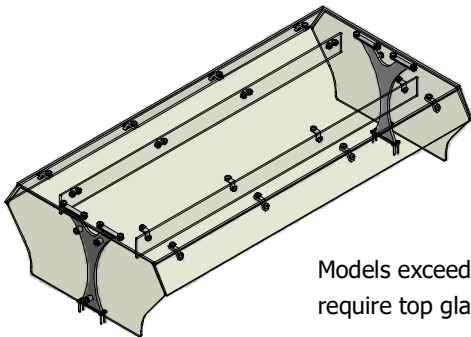

### GLASS (Clear Tempered):

- 1/4" Front - Std
- 3/8" Top - Std
- Frosted

### OPTIONS (\*):

- End Panel - LT
- End Panel - RT
- VG 12V LED Light
- Hatco Strip Warmer

Model# \_\_\_\_\_

Models up to 60"  $\epsilon$  do not  
require top glass support fin

Models exceeding 60"  $\epsilon$   
require top glass support fin