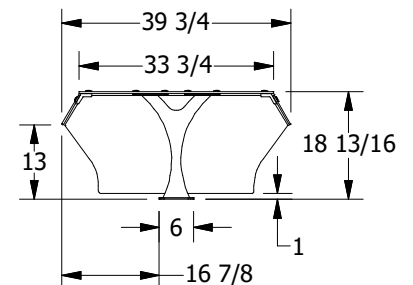

### GLASS (Clear Tempered):

- 1/4" Front - Std
- 3/8" Top - Std
- Frosted

(\* ) Not all options available on all models.  
Contact Factory for specific information.  
For Mounting Options, see Mounting  
Specification Sheet

End panels are 1/4"  
clear tempered glass  
unless otherwise specified.

- Centerline Dimensions -  
L / L1 - 96" Max

For Models Exceeding 60"  $\epsilon$

(\* - Middle support is centered unless L1 dimension is specified )

03/2021