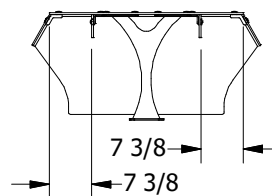

### GLASS (Clear Tempered):

- 1/4" Front - Std
- 3/8" Top - Std
- Frosted

### OPTIONS (\*):

- End Panel - LT
- End Panel - RT
- VG 12V LED Light
- Hatco Strip Warmer

Model# \_\_\_\_\_

Models up to 60"  $\epsilon$  do not  
require top glass support fin

Models exceeding 60"  $\epsilon$   
require top glass support fin

(\* ) Not all options available on all models.  
Contact Factory for specific information.  
For Mounting Options, see Mounting  
Specification Sheet

End panels are 1/4"  
clear tempered glass  
unless otherwise specified.

- Centerline Dimensions -  
L / L1 - 96" Max

For Models Exceeding 60"  $\epsilon$

(\* - Middle support is centered unless L1 dimension is specified )

03/2021