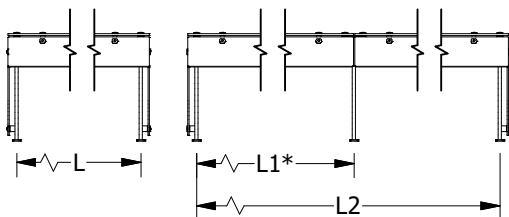

### OPTIONS (\*):

- End Panel - LT
- End Panel - RT
- VG 12V LED Light
- Hatco Strip Warmer

Model# \_\_\_\_\_

Models up to 60"  $\epsilon$  do not  
require top glass support fin

Models exceeding 60"  $\epsilon$   
require top glass support fin

(\* ) Not all options available on all models.  
Contact Factory for specific information.  
For Mounting Options, see Mounting  
Specification Sheet

End panels are 1/4"  
clear tempered glass  
unless otherwise specified.

- Centerline Dimensions -  
L / L1 - 96" Max

For Models Exceeding 60"  $\epsilon$

(\* - Middle support is centered unless L1 dimension is specified )

03/2021