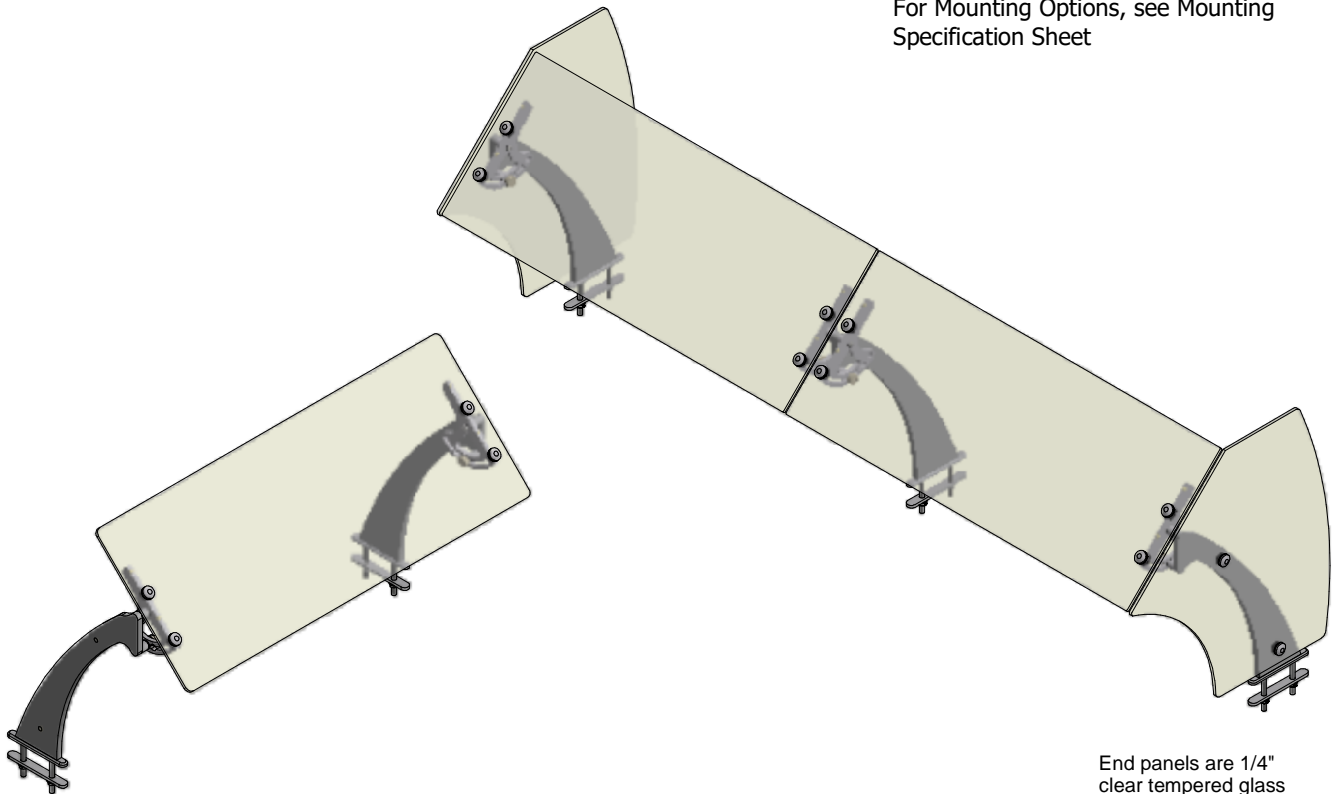

EUROPA™

by VERSA-GARD®

VGE3

Protected by US Patent 7,784,398

Adjustable Single-Sided Food Protector

FINISH:

- Clear Anodized Aluminum
 - Powder Coat:
 - Black
 - Silver
- RAL# _____

GLASS (Clear Tempered):

- 1/4" Front - Std
- 3/8" Front
- 1/2" Front

OPTIONS (*):

- End Panel - LT
- End Panel - RT

(*) Not all options available on all models.
Contact Factory for specific information.
For Mounting Options, see Mounting
Specification Sheet

End panels are 1/4" clear tempered glass unless otherwise specified.

- Centerline Dimensions -
- L / L1 - 51.5" Max (1/4" Glass)
 - 63.5" Max (3/8" Glass)
 - 66" Max (1/2" Glass)

(* - Middle support is centered unless L1 dimension is specified)