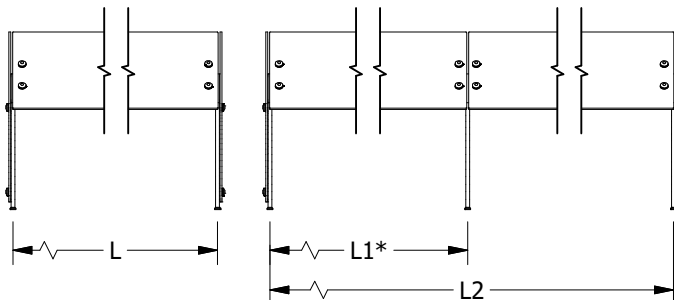

- 1/4" Front - Std
- 3/8" Front
- 1/2" Front

OPTIONS (*):

- End Panel - LT
- End Panel - RT

(*) Not all options available on all models.
Contact Factory for specific information.
For Mounting Options, see Mounting
Specification Sheet

End panels are 1/4" clear tempered glass unless otherwise specified.

- Centerline Dimensions -
- L / L1 - 51.5" Max (1/4" Glass)
 - 63.5" Max (3/8" Glass)
 - 66" Max (1/2" Glass)

(* - Middle support is centered unless L1 dimension is specified)