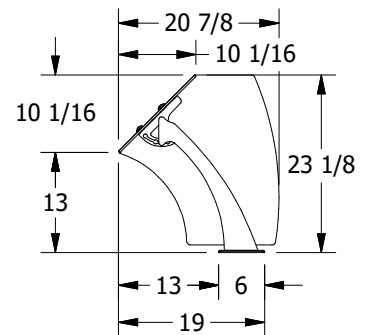

- 1/4" Front - Std
- 3/8" Front
- 1/2" Front

OPTIONS (*):

- End Panel - LT
- End Panel - RT

(*) Not all options available on all models.
Contact Factory for specific information.
For Mounting Options, see Mounting
Specification Sheet

End panels are 1/4" clear tempered glass unless otherwise specified.

- Centerline Dimensions -
- L / L1 - 51.5" Max (1/4" Glass)
 - 63.5" Max (3/8" Glass)
 - 66" Max (1/2" Glass)

(* - Middle support is centered unless L1 dimension is specified)