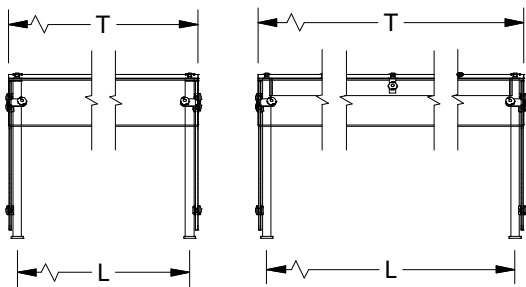

### MOUNT:

- Conceal Mount
- Surface Mount

(\* ) Not all options available on all models  
Contact factory for specific information  
For Mounting Options see Mounting Specifications

TOP GLASS WITHOUT SUPPORT FIN  
0" TO 60"  $\pm$  LENGTH

TOP GLASS WITH SUPPORT FIN  
61" TO 96"  $\pm$  LENGTH

End panels are 1/4" clear tempered glass unless otherwise specified.

- Centerline Dimensions -  
L - 96" Max

T = Top Panel in (1) Piece  
T - 98" Max.