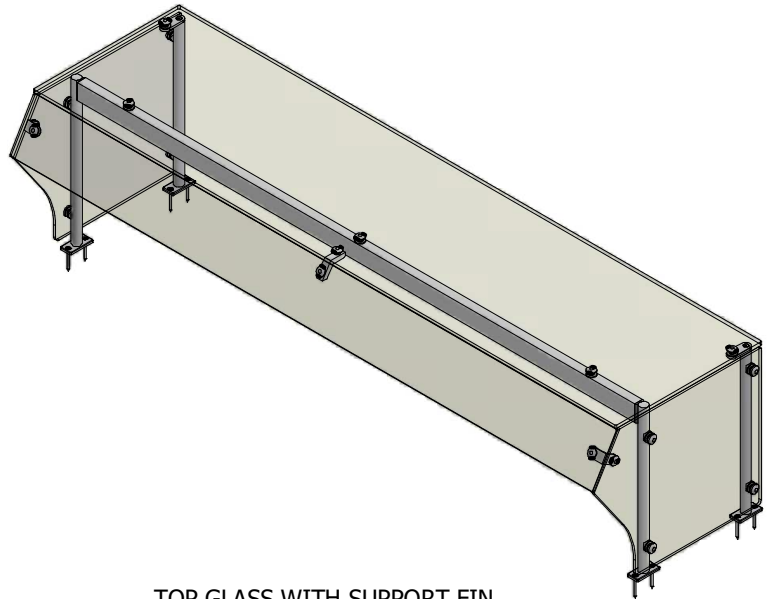

### GLASS (Clear Tempered):

- 1/4" Front - Std
- 3/8" Top - Std
- Frosted

### MOUNT:

- Conceal Mount
- Surface Mount

(\* ) Not all options available on all models  
Contact factory for specific information  
For Mounting Options see Mounting Specifications

TOP GLASS WITHOUT SUPPORT FIN  
0" TO 60"  $\pm$  LENGTH

TOP GLASS WITH SUPPORT FIN  
61" TO 96"  $\pm$  LENGTH

End panels are 1/4" clear tempered glass unless otherwise specified.

- Centerline Dimensions -  
L - 96" Max

T = Top Panel in (1) Piece  
T - 98" Max.