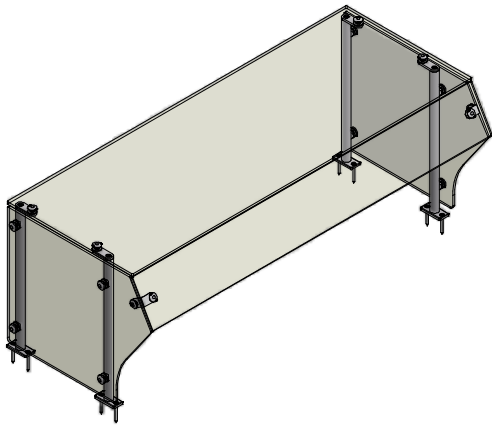

Single-Sided Self-Service Protector

FINISH:

- ☐ Brushed Stainless Steel
- ☐ Clear Anodized Aluminum
- ☐ Powder Coat:
  - ☐ Black
  - ☐ Silver

RAL # _____

GLASS (Clear Tempered):

- ☐ 1/4" Front - Std
- ☐ 3/8" Top - Std
- ☐ Frosted

OPTIONS(*):

1. ☐ VG 12V LED Light
   - ☐ Hatco Strip Warmer
2. Model # _____

MOUNT:

- ☐ Conceal Mount
- ☐ Surface Mount

(*) Not all options available on all models
Contact factory for specific information
For Mounting Options see Mounting Specifications

TOP GLASS WITHOUT SUPPORT FIN
0" TO 60" $\pm$ LENGTH