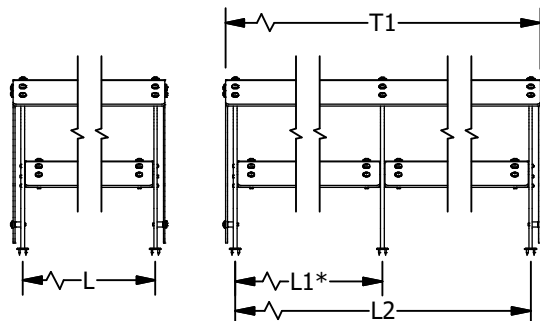

### GLASS (Clear Tempered):

- 3/8" Front - Std
- 1/2" Front
- 3/8" Top - Std
- 1/2" Top

### OPTIONS (\*):

- End Panel - LT
- End Panel - RT
- VG 12V LED Light
- Hatco Strip Warmer

Model# \_\_\_\_\_

(\* ) Not all options available on all models.  
Contact Factory for specific information.  
For Mounting Options, see Mounting  
Specification Sheet

End panels are 1/4" clear tempered glass unless otherwise specified.

- Centerline Dimensions -  
L / L1 - 60" Max (3/8" Glass)  
- 66" Max (1/2" Glass)  
T1 - 96" Max in Single Section

(\* - Middle support is centered unless L1 dimension is specified )