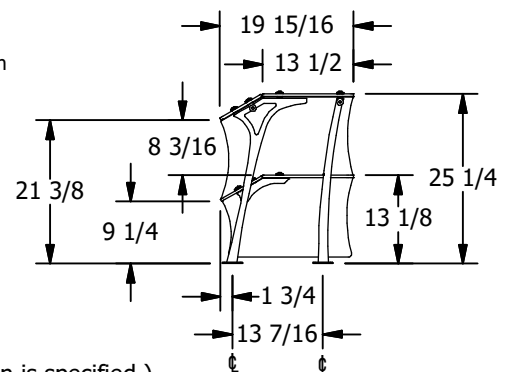

### GLASS (Clear Tempered):

- 3/8" Front - Std
- 1/2" Front
- 3/8" Top - Std
- 1/2" Top

### OPTIONS (\*):

- End Panel - LT
- End Panel - RT
- VG 12V LED Light
- Hatco Strip Warmer

Model# \_\_\_\_\_

(\* ) Not all options available on all models.  
Contact Factory for specific information.  
For Mounting Options, see Mounting  
Specification Sheet

End panels are 1/4" clear tempered glass unless otherwise specified.

- Centerline Dimensions -  
L / L1 - 60" Max (3/8" Glass)  
- 66" Max (1/2" Glass)  
T1 - 96" Max in Single Section

(\* - Middle support is centered unless L1 dimension is specified )

(\*\* - 1/2" Clear Tempered Glass Top Panel )