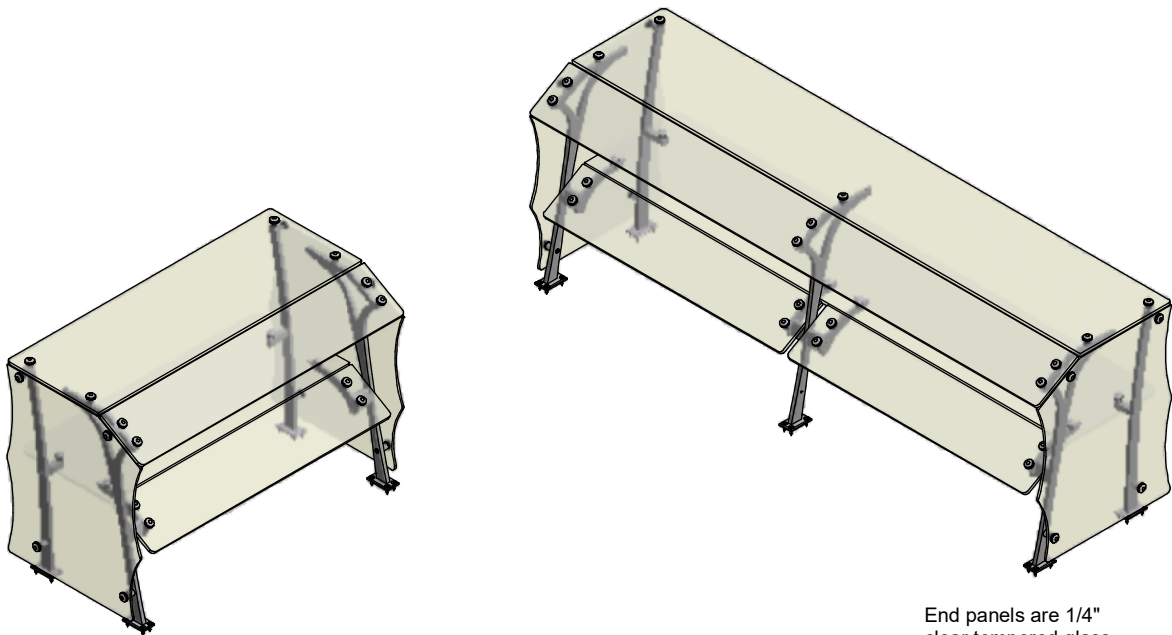

### GLASS (Clear Tempered):

- 3/8" Front - Std
- 1/2" Front
- 3/8" Top - Std
- 1/2" Top

### OPTIONS (\*):

- End Panel - LT
- End Panel - RT
- VG 12V LED Light
- Hatco Strip Warmer

Model# \_\_\_\_\_

(\* ) Not all options available on all models.  
Contact Factory for specific information.  
For Mounting Options, see Mounting  
Specification Sheet

End panels are 1/4" clear tempered glass unless otherwise specified.

- Centerline Dimensions -  
L / L1 - 60" Max (3/8" Glass)  
- 66" Max (1/2" Glass)  
T1 - 96" Max in Single Section

(\* - Middle support is centered unless L1 dimension is specified )