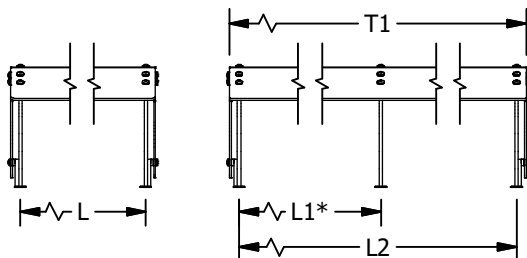

- End Panel - LT
- End Panel - RT
- VG 12V LED Light
- Hatco Strip Warmer

Model# _____

(*) Not all options available on all models.
Contact Factory for specific information.
For Mounting Options, see Mounting
Specification Sheet

End panels are 1/4" clear tempered glass unless otherwise specified.

- Centerline Dimensions -
L / L1 - 60" Max (3/8" Glass)
 - 66" Max (1/2" Glass)
T1 - 96" Max in Single Section

(* - Middle support is centered unless L1 dimension is specified)
(** - 1/2" Clear Tempered Glass Top Panel)