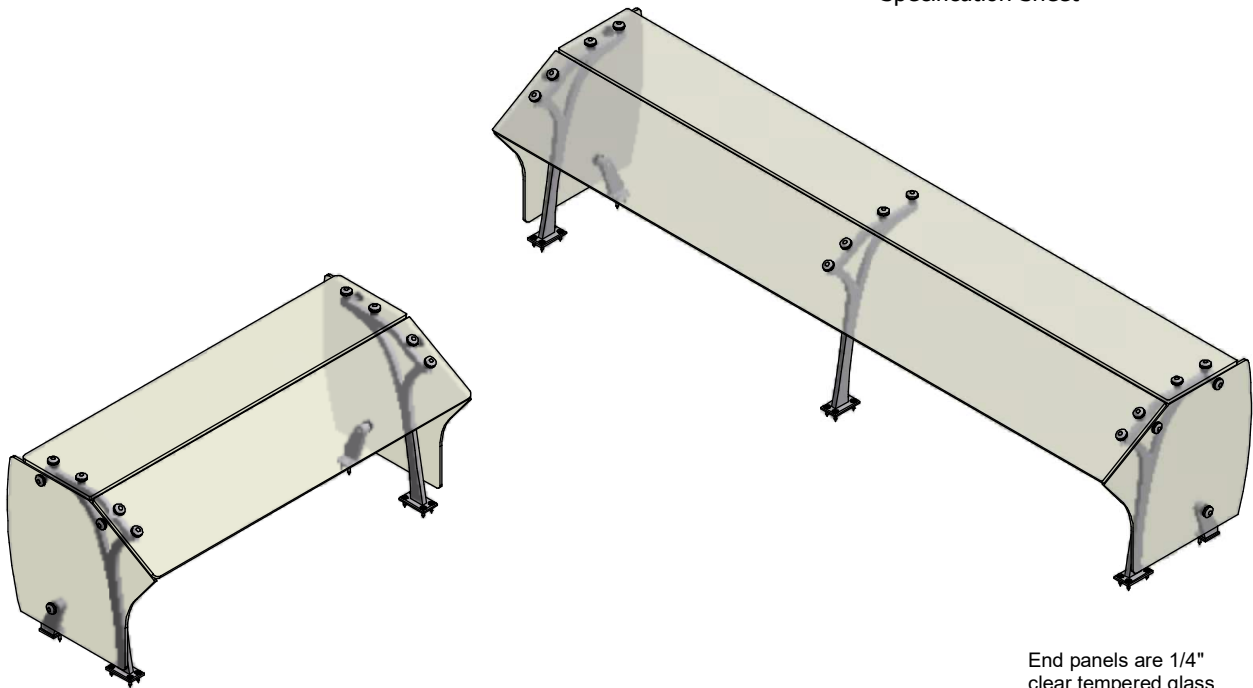

Self-Service Protector w/ Top Shelf

FINISH:

- Clear Anodized Aluminum
 - Powder Coat:
 - Black Silver
- RAL# _____

GLASS (Clear Tempered):

- 3/8" Front - Std
- 1/2" Front
- 3/8" Top - Std
- 1/2" Top

OPTIONS (*):

- End Panel - LT
- End Panel - RT
- VG 12V LED Light
- Hatco Strip Warmer

Model# _____

(*) Not all options available on all models.
Contact Factory for specific information.
For Mounting Options, see Mounting
Specification Sheet

End panels are 1/4" clear tempered glass unless otherwise specified.

- Centerline Dimensions -
L / L1 - 60" Max (3/8" Glass)
 - 66" Max (1/2" Glass)
T1 - 96" Max in Single Section

(* - Middle support is centered unless L1 dimension is specified)
(** - 1/2" Clear Tempered Glass Top Panel)