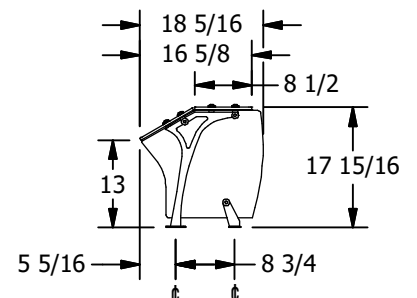

- End Panel - LT
- End Panel - RT
- VG 12V LED Light
- Hatco Strip Warmer

Model# _____

(*) Not all options available on all models.
Contact Factory for specific information.
For Mounting Options, see Mounting
Specification Sheet

End panels are 1/4" clear tempered glass unless otherwise specified.

- Centerline Dimensions -
L / L1 - 60" Max (3/8" Glass)
 - 66" Max (1/2" Glass)
T1 - 96" Max in Single Section

(* - Middle support is centered unless L1 dimension is specified)
(** - 1/2" Clear Tempered Glass Top Panel)