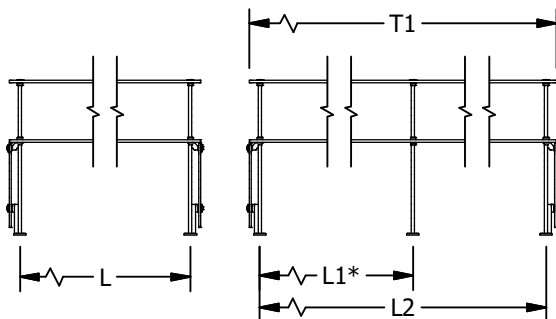

- End Panel - LT
- End Panel - RT
- VG 12V LED Light
- Hatco Strip Warmer

Model# _____

(*) Not all options available on all models.
Contact Factory for specific information.
For Mounting Options, see Mounting
Specification Sheet

NOTE:
VGG5F-2T - FL6.5-A IS ONLY
MOUNTING FLANGE AVAILABLE

End panels are 1/4"
clear tempered glass
unless otherwise specified.

(* - Middle support is centered unless L1 dimension is specified)

- Centerline Dimensions -
- L / L1 - 60" Max (3/8" Glass)
- 66" Max (1/2" Glass)
- T1 - 96" Max in Single Section