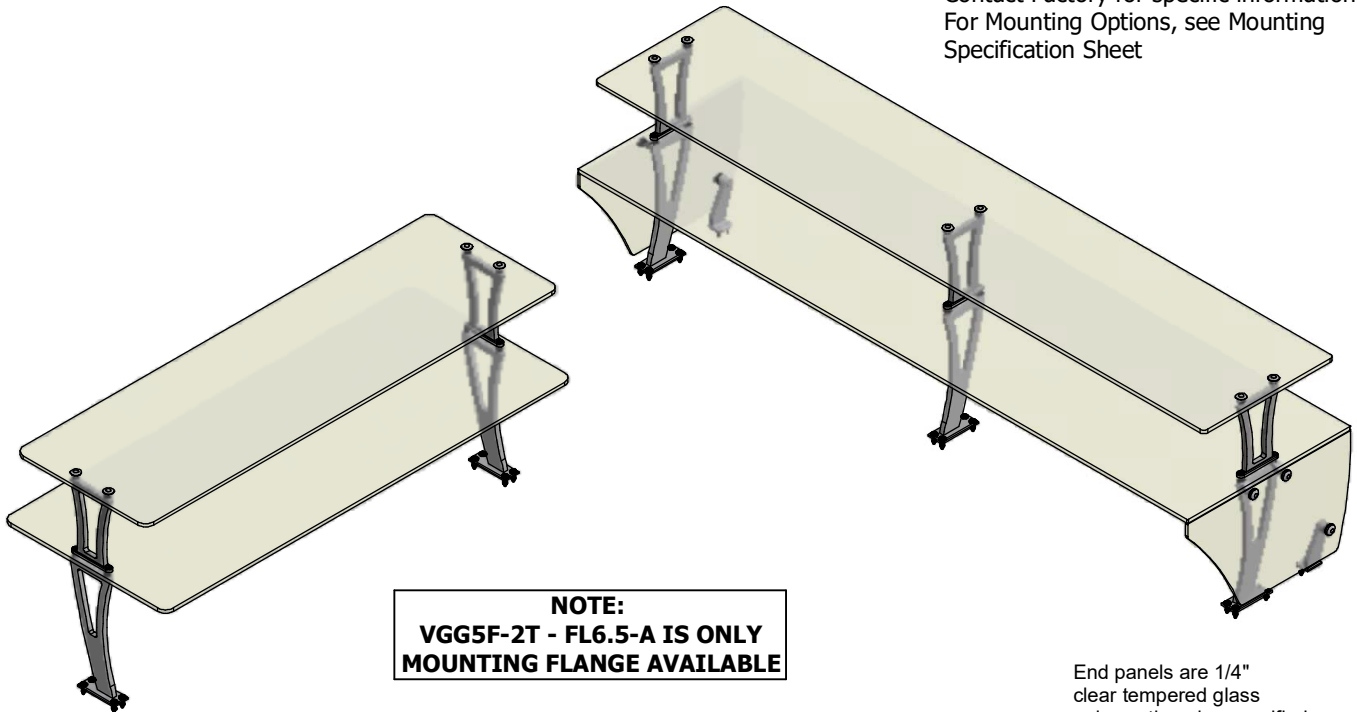

Protected by US Patent #D610,374

Self-Service Protector 2-Tier

FINISH:

- Clear Anodized Aluminum
 - Powder Coat:
 - Black Silver
- RAL# _____

GLASS (Clear Tempered):

- 3/8" Top - Std
- 1/2" Top

OPTIONS (*):

- End Panel - LT
- End Panel - RT
- VG 12V LED Light
- Hatco Strip Warmer

Model# _____

(*) Not all options available on all models.
Contact Factory for specific information.
For Mounting Options, see Mounting
Specification Sheet

NOTE:
VGG5F-2T - FL6.5-A IS ONLY
MOUNTING FLANGE AVAILABLE

End panels are 1/4"
clear tempered glass
unless otherwise specified.

(* - Middle support is centered unless L1 dimension is specified)

- Centerline Dimensions -
- L / L1 - 60" Max (3/8" Glass)
- 66" Max (1/2" Glass)
- T1 - 96" Max in Single Section