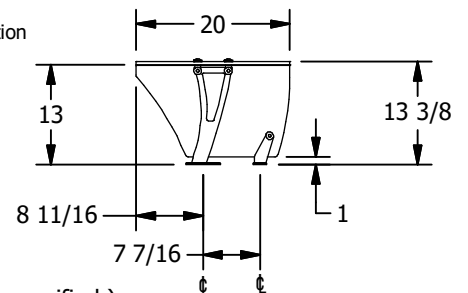

(*) Not all options available on all models. Contact Factory for specific information. For Mounting Options, see Mounting Specification Sheet

NOTE:
VGG5F - FL6.5-A IS ONLY
MOUNTING FLANGE AVAILABLE

End panels are 1/4" clear tempered glass unless otherwise specified.

- Centerline Dimensions -
L / L1 - 60" Max (3/8" Glass)
 - 66" Max (1/2" Glass)
T1 - 96" Max in Single Section

(* - Middle support is centered unless L1 dimension is specified)