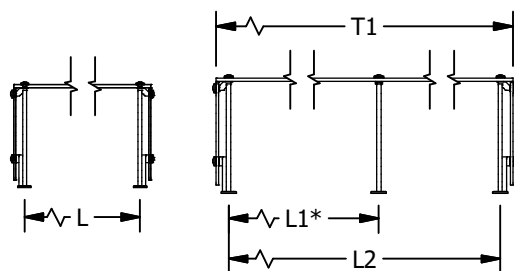

FINISH:

- Clear Anodized Aluminum
 - Powder Coat:
 - Black
 - Silver
- RAL# _____

GLASS (Clear Tempered):

- 3/8" Top - Std
- 1/2" Top

OPTIONS (*):

- End Panel - LT
 - End Panel - RT
 - VG 12V LED Light
 - Hatco Strip Warmer
- Model# _____

(*) Not all options available on all models. Contact Factory for specific information. For Mounting Options, see Mounting Specification Sheet

NOTE:
VGG5F - FL6.5-A IS ONLY
MOUNTING FLANGE AVAILABLE

End panels are 1/4" clear tempered glass unless otherwise specified.

- Centerline Dimensions -
L / L1 - 60" Max (3/8" Glass)
 - 66" Max (1/2" Glass)
T1 - 96" Max in Single Section

(* - Middle support is centered unless L1 dimension is specified)