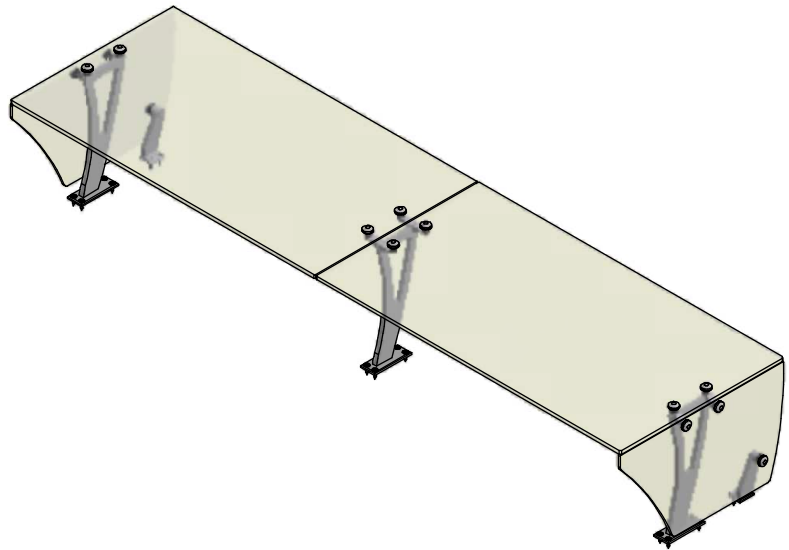

FINISH:

- Clear Anodized Aluminum
 - Powder Coat:
 - Black
 - Silver
- RAL# _____

GLASS (Clear Tempered):

- 3/8" Top - Std
- 1/2" Top

OPTIONS (*):

- End Panel - LT
 - End Panel - RT
 - VG 12V LED Light
 - Hatco Strip Warmer
- Model# _____

(*) Not all options available on all models. Contact Factory for specific information. For Mounting Options, see Mounting Specification Sheet

NOTE:
VGG5F - FL6.5-A IS ONLY
MOUNTING FLANGE AVAILABLE

End panels are 1/4" clear tempered glass unless otherwise specified.

- Centerline Dimensions -
L / L1 - 60" Max (3/8" Glass)
 - 66" Max (1/2" Glass)
T1 - 96" Max in Single Section

(* - Middle support is centered unless L1 dimension is specified)