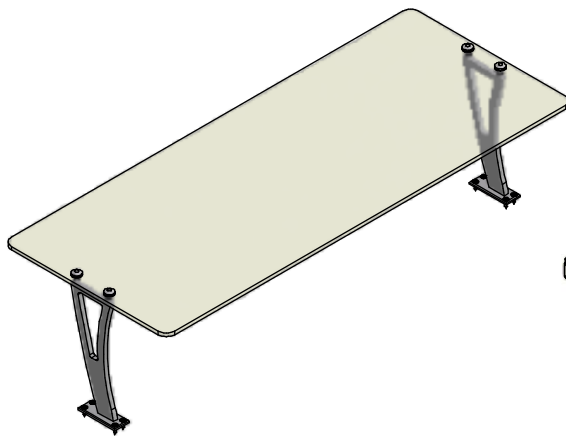

FINISH:

- Clear Anodized Aluminum
 - Powder Coat:
 - Black
 - Silver
- RAL# _____

GLASS (Clear Tempered):

- 3/8" Top - Std
- 1/2" Top

OPTIONS (*):

- End Panel - LT
 - End Panel - RT
 - VG 12V LED Light
 - Hatco Strip Warmer
- Model# _____

(*) Not all options available on all models. Contact Factory for specific information. For Mounting Options, see Mounting Specification Sheet

NOTE:
VGG5F - FL6.5-A IS ONLY
MOUNTING FLANGE AVAILABLE

End panels are 1/4" clear tempered glass unless otherwise specified.

- Centerline Dimensions -
L / L1 - 60" Max (3/8" Glass)
 - 66" Max (1/2" Glass)
T1 - 96" Max in Single Section

(* - Middle support is centered unless L1 dimension is specified)