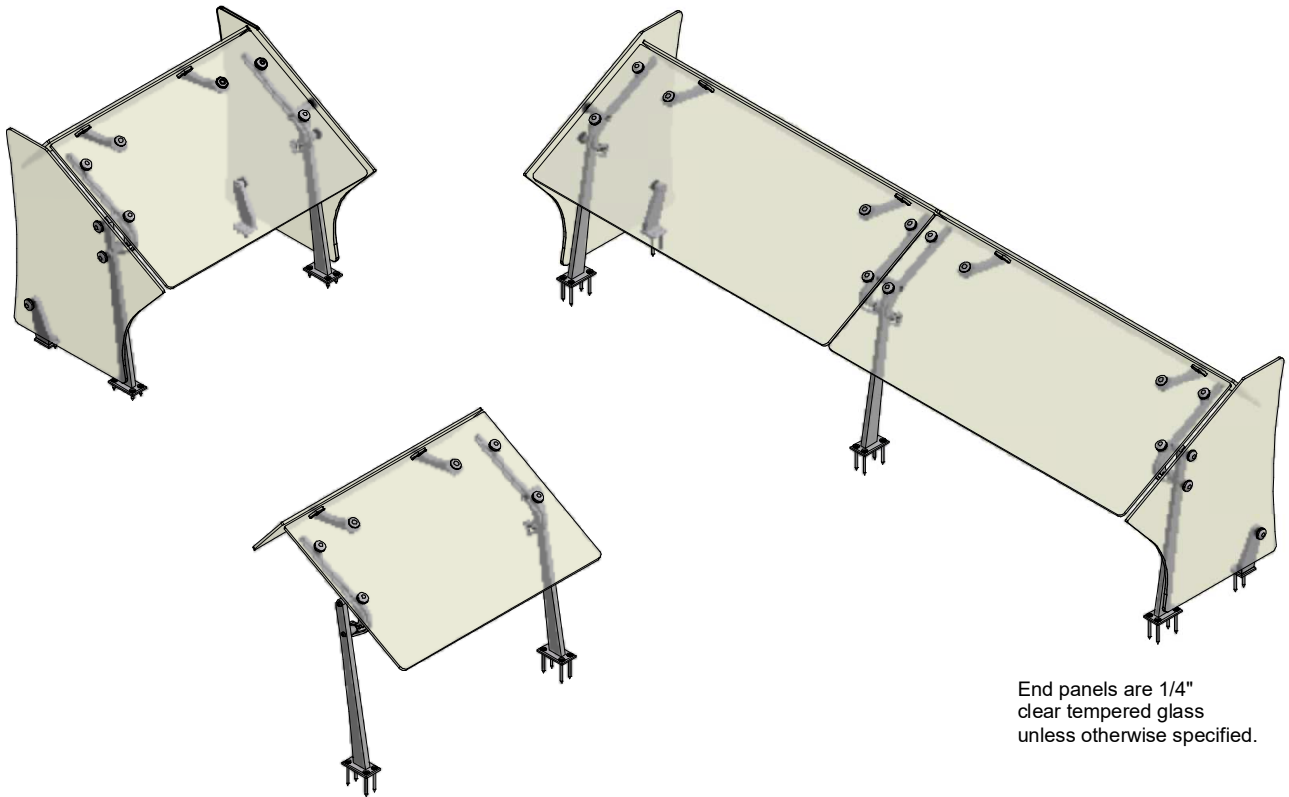

5-Position Convertible Protector w/ 6" Shelf

FINISH:

- Clear Anodized Aluminum
 - Powder Coat:
 - Black Silver
- RAL# _____

GLASS (Clear Tempered):

- 1/4" Front - Std

OPTIONS (*):

- End Panel - LT
- End Panel - RT

(*) Not all options available on all models.
Contact Factory for specific information.
For Mounting Options, see Mounting
Specification Sheet

End panels are 1/4" clear tempered glass unless otherwise specified.

5-Position Convertible Protector w/ 6" Shelf

GLASS POSITIONS

END PANEL OPTIONS