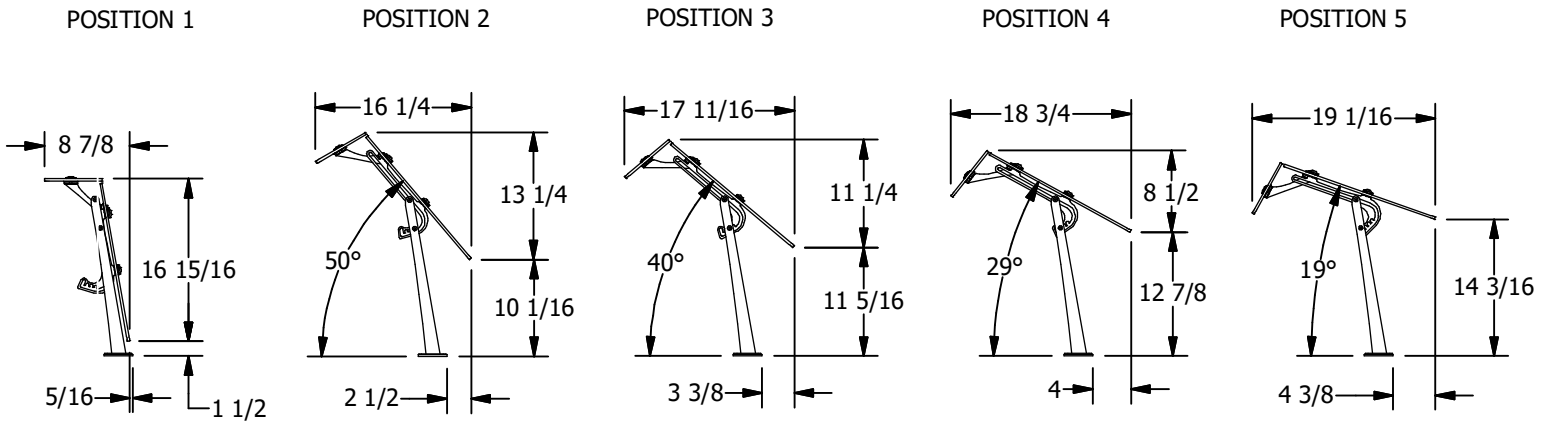

(*) Not all options available on all models.
Contact Factory for specific information.
For Mounting Options, see Mounting
Specification Sheet

End panels are 1/4" clear tempered glass unless otherwise specified.

5-Position Convertible Protector w/ 6" Shelf

GLASS POSITIONS

END PANEL OPTIONS