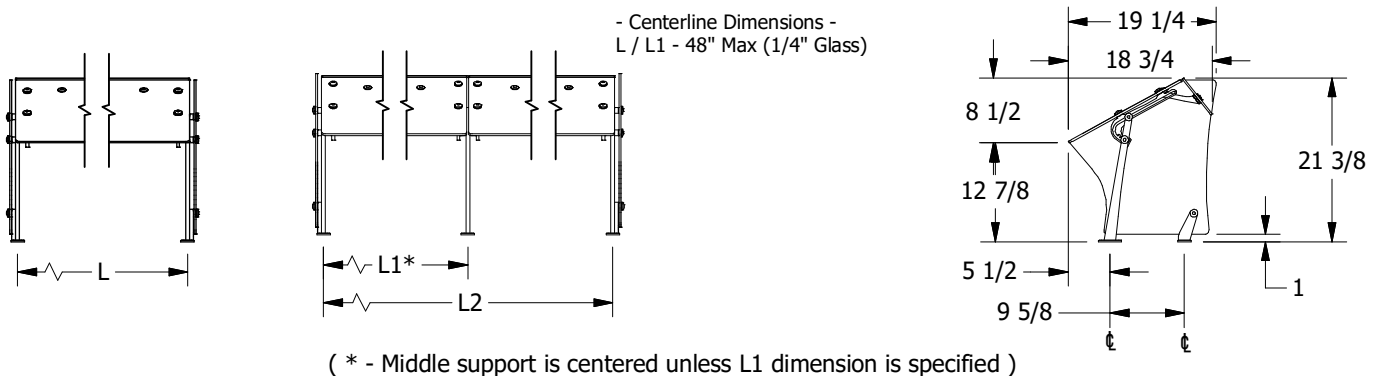

5-Position Convertible Protector w/ 6" Shelf

FINISH:

- Clear Anodized Aluminum
 - Powder Coat:
 - Black Silver
- RAL# _____

GLASS (Clear Tempered):

- 1/4" Front - Std

OPTIONS (*):

- End Panel - LT
- End Panel - RT

(*) Not all options available on all models.
Contact Factory for specific information.
For Mounting Options, see Mounting
Specification Sheet

End panels are 1/4" clear tempered glass unless otherwise specified.

5-Position Convertible Protector w/ 6" Shelf

GLASS POSITIONS

END PANEL OPTIONS