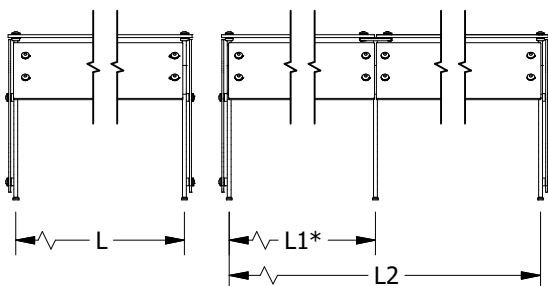

GLASS (Clear Tempered):

- 1/4" Front - Std
- 3/8" Front
- 1/2" Front
- 3/8" Top - Std
- 1/2" Top

OPTIONS (*):

- End Panel - LT
- End Panel - RT
- VG 12V LED Light
- Hatco Strip Warmer

Model# _____

(*) Not all options available on all models. Contact Factory for specific information. For Mounting Options, see Mounting Specification Sheet

End panels are 1/4" clear tempered glass unless otherwise specified.

- Centerline Dimensions -
 L / L1 - 51.5" Max (1/4" Glass)
 - 63.5" Max (3/8" Glass)
 - 66" Max (1/2" Glass)

(* - Middle support is centered unless L1 dimension is specified)