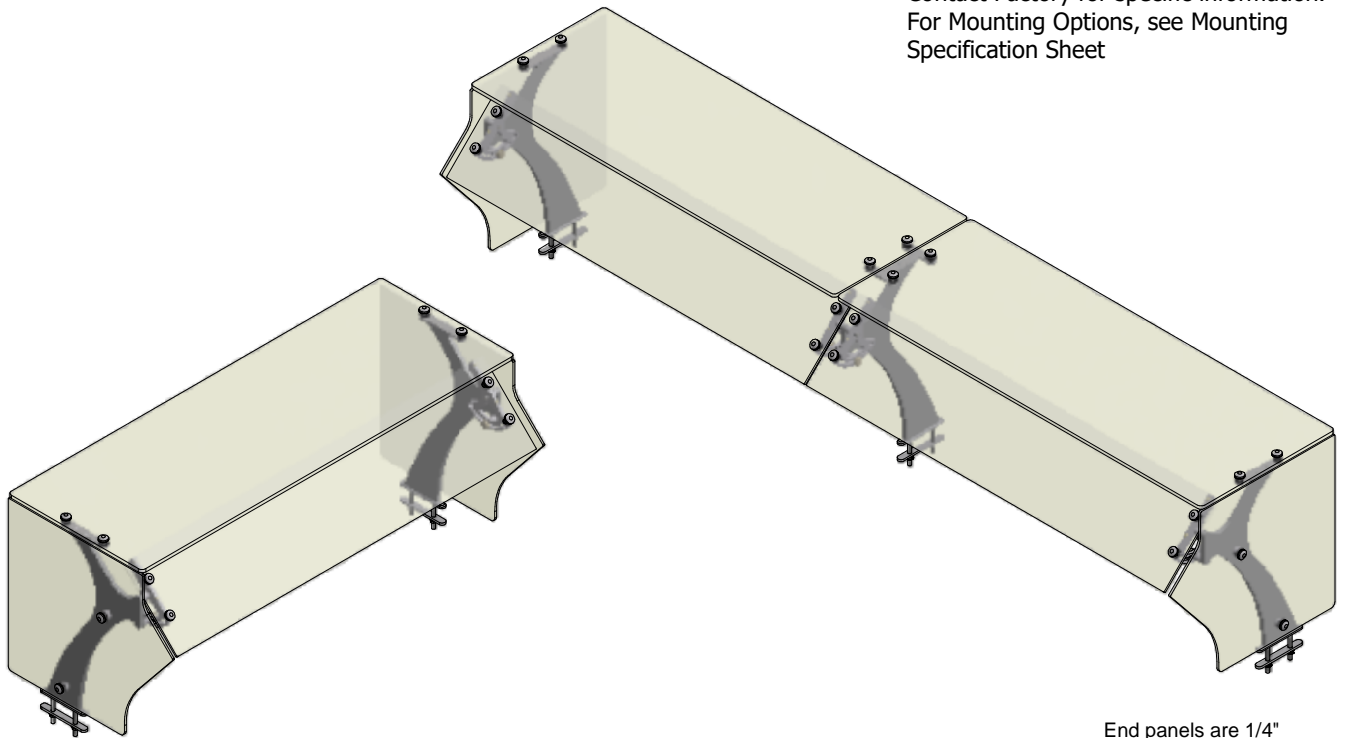

GLASS (Clear Tempered):

- 1/4" Front - Std
- 3/8" Front
- 1/2" Front
- 3/8" Top - Std
- 1/2" Top

OPTIONS (*):

- End Panel - LT
- End Panel - RT
- VG 12V LED Light
- Hatco Strip Warmer

Model# _____

(*) Not all options available on all models. Contact Factory for specific information. For Mounting Options, see Mounting Specification Sheet

End panels are 1/4" clear tempered glass unless otherwise specified.

- Centerline Dimensions -
 L / L1 - 51.5" Max (1/4" Glass)
 - 63.5" Max (3/8" Glass)
 - 66" Max (1/2" Glass)

(* - Middle support is centered unless L1 dimension is specified)