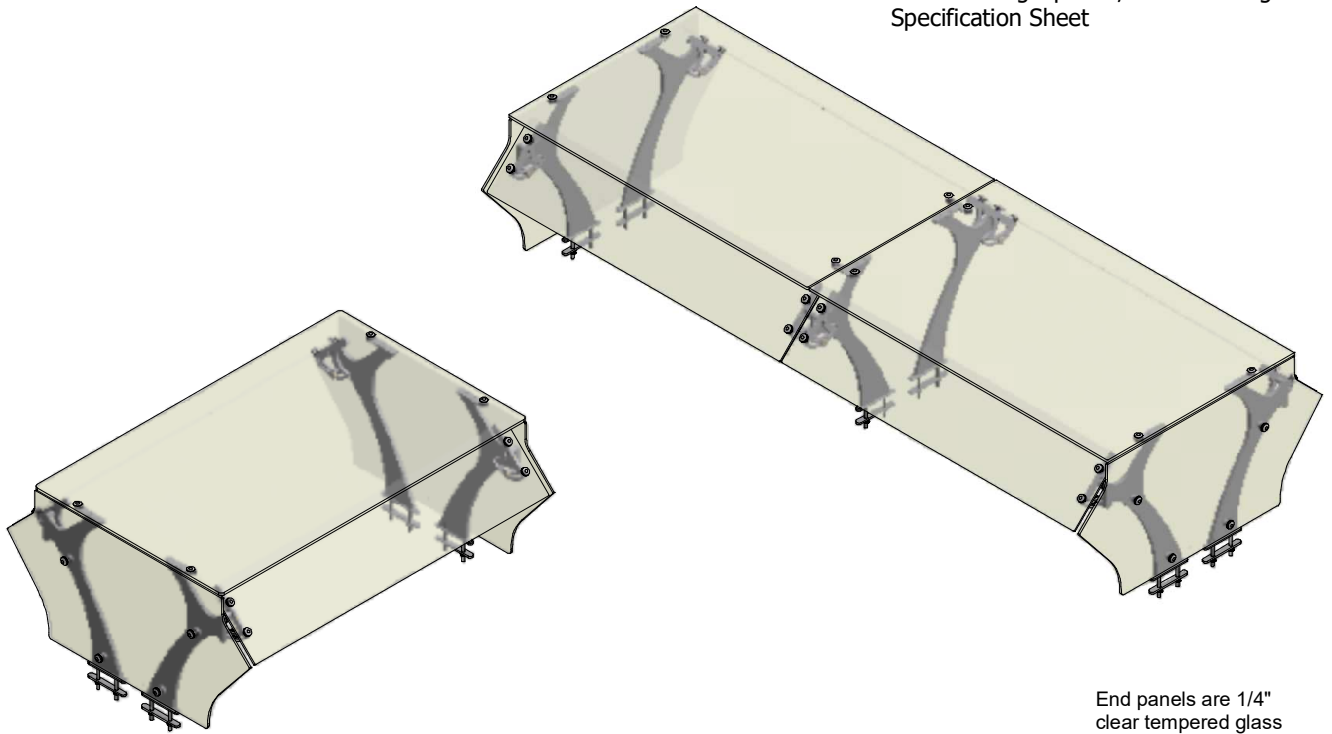

EUROPA™

by VERSA-GARD®

VG3-DS

Protected by US Patent 7,784,398

Adjustable Double-Sided Self-Service Food Protector w/ Top Shelf

FINISH:

- Clear Anodized Aluminum
 - Powder Coat:
 - Black Silver
- RAL# _____

GLASS (Clear Tempered):

- 1/4" Front - Std
- 3/8" Front
- 1/2" Front
- 3/8" Top - Std
- 1/2" Top

OPTIONS (*):

- End Panel - LT
- End Panel - RT
- VG 12V LED Light
- Hatco Strip Warmer

Model# _____

(*) Not all options available on all models.
Contact Factory for specific information.
For Mounting Options, see Mounting
Specification Sheet

End panels are 1/4" clear tempered glass unless otherwise specified.

- Centerline Dimensions -
L / L1 - 51.5" Max (1/4" Glass)
- 63.5" Max (3/8" Glass)
- 66" Max (1/2" Glass)

(* - Middle support is centered unless L1 dimension is specified)