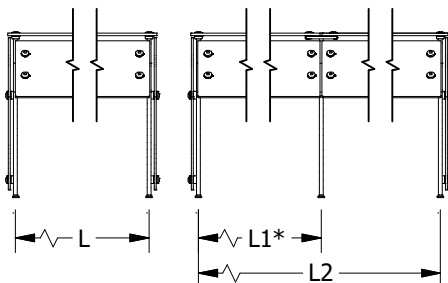

GLASS (Clear Tempered):

- 1/4" Front - Std
- 3/8" Front
- 1/2" Front
- 3/8" Top - Std
- 1/2" Top

OPTIONS (*):

- End Panel - LT
- End Panel - RT
- VG 12V LED Light
- Hatco Strip Warmer

Model# _____

(*) Not all options available on all models.
Contact Factory for specific information.
For Mounting Options, see Mounting
Specification Sheet

End panels are 1/4" clear tempered glass unless otherwise specified.

- Centerline Dimensions -
L / L1 - 51.5" Max (1/4" Glass)
- 63.5" Max (3/8" Glass)
- 66" Max (1/2" Glass)

(* - Middle support is centered unless L1 dimension is specified)