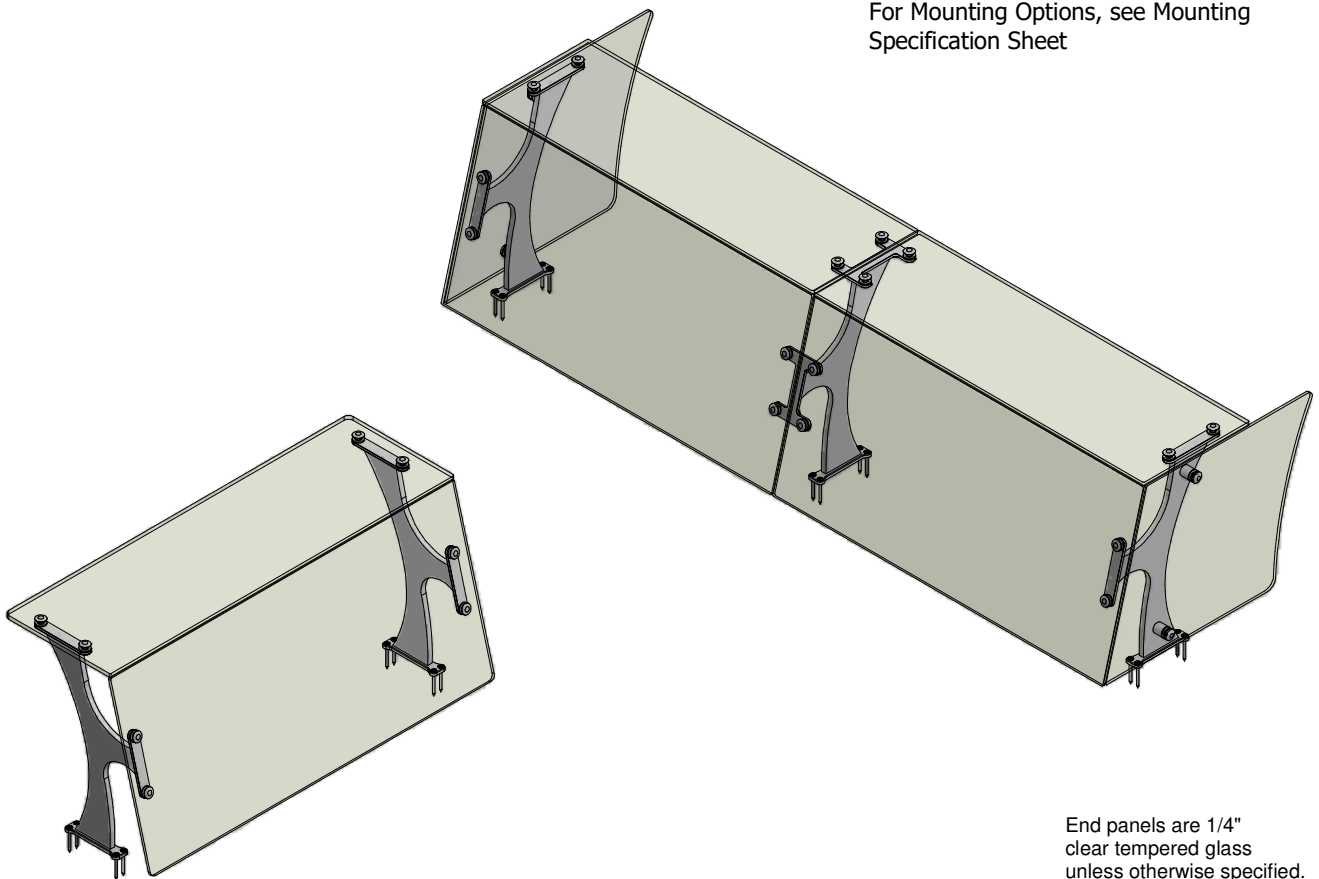

EUROPA™

by VERSA-GARD®

VGE6

Protected by US Patent 7,784,398

Single Sided Full-Service Protector

FINISH:

1. ☐ Clear Anodized Aluminum
   - ☐ Powder Coat:
     - ☐ Black
     - ☐ Silver
2. RAL# _____

GLASS (Clear Tempered):

- ☐ 1/4" Front - Std
- ☐ 3/8" Top - Std
- ☐ 1/2" Top

OPTIONS (*):

- ☐ End Panel - LT
- ☐ End Panel - RT

(*) Not all options available on all models.
Contact Factory for specific information.
For Mounting Options, see Mounting
Specification Sheet

End panels are 1/4" clear tempered glass unless otherwise specified.