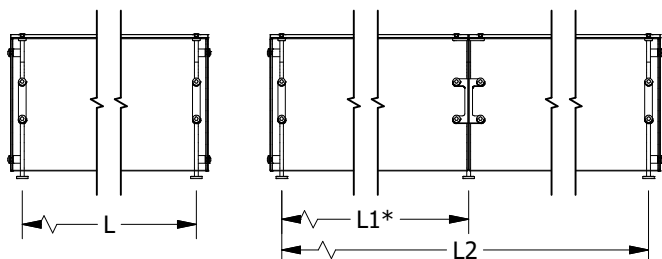

### GLASS (Clear Tempered):

- 1/4" Front - Std
- 3/8" Top - Std
- 1/2" Top

### OPTIONS (\*):

- End Panel - LT
- End Panel - RT

(\* ) Not all options available on all models.  
Contact Factory for specific information.  
For Mounting Options, see Mounting  
Specification Sheet

End panels are 1/4" clear tempered glass unless otherwise specified.

(\* - Middle support is centered unless L1 dimension is specified )

- Centerline Dimensions -  
L / L1 - 48" Max (1/4" Glass)  
- 60" Max (3/8" Glass)  
- 66" Max (1/2" Glass)