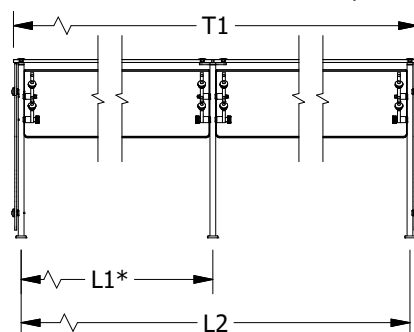

Adjustable Self Service Protector w/ Shelf

FINISH:

- Brushed Stainless Steel
- Clear Anodized Aluminum
- Powder Coat:
 - Black
 - Silver

RAL # _____

GLASS:

- 1/4" Clr Temp - Std
- 3/8" Clr Temp

OPTIONS(*):

- End Panel - LT
- End Panel - RT

(*) Not all options available on all models
Contact factory for specific information
For Mounting Options see Mounting Hardware Guide

End panels are 1/4" clear tempered glass unless otherwise specified.

-Centerline Dimensions -
L / L1 - 60" Max (3/8" Glass)

(* - Middle support is centered unless L1 dimension is specified)