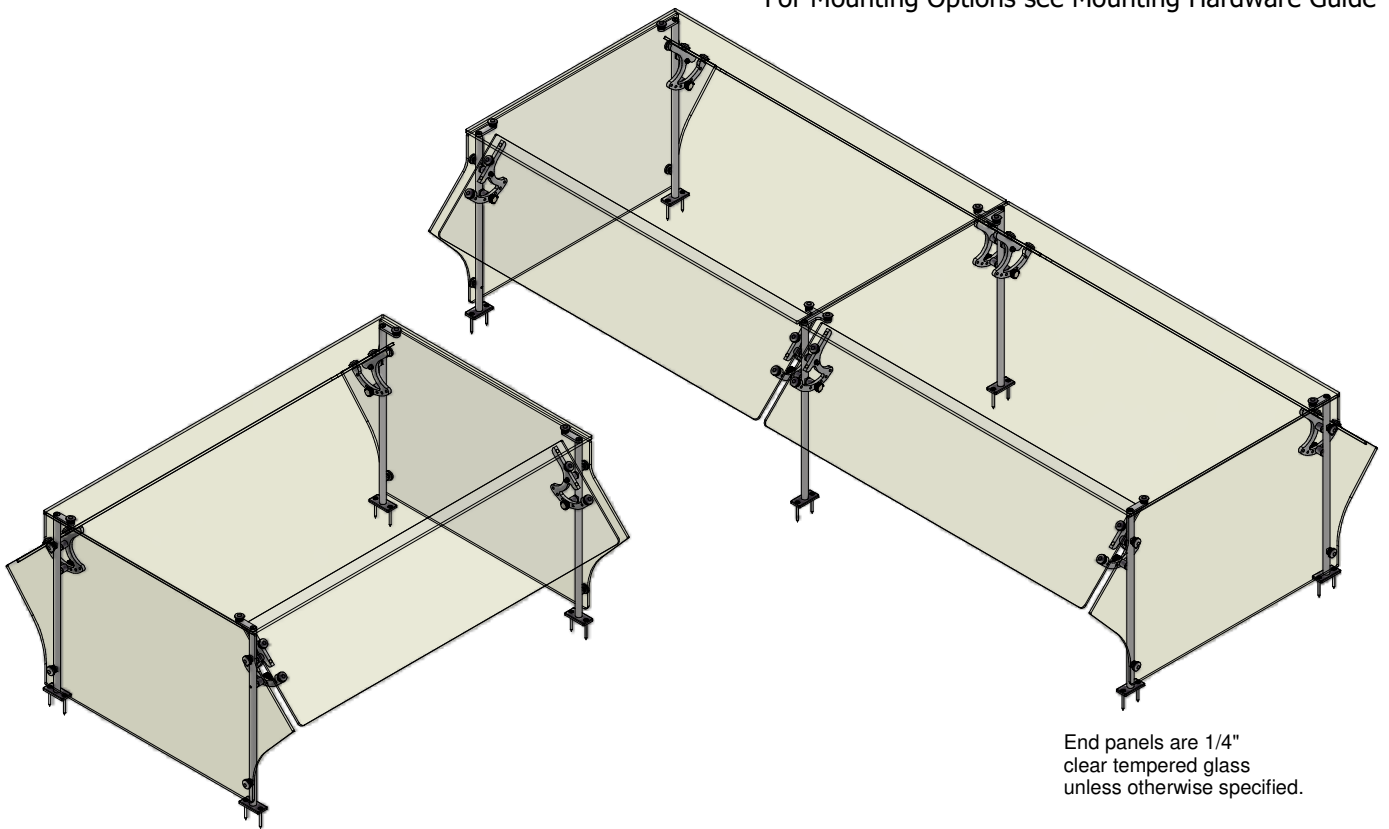

Adjustable Self Service Protector w/ Shelf

FINISH:

- Brushed Stainless Steel
- Clear Anodized Aluminum
- Powder Coat:
 - Black
 - Silver

RAL # _____

GLASS:

- 1/4" Clr Temp - Std
- 3/8" Clr Temp

OPTIONS(*):

- End Panel - LT
- End Panel - RT

(*) Not all options available on all models
Contact factory for specific information
For Mounting Options see Mounting Hardware Guide

End panels are 1/4" clear tempered glass unless otherwise specified.

-Centerline Dimensions -
L / L1 - 60" Max (3/8" Glass)

(* - Middle support is centered unless L1 dimension is specified)