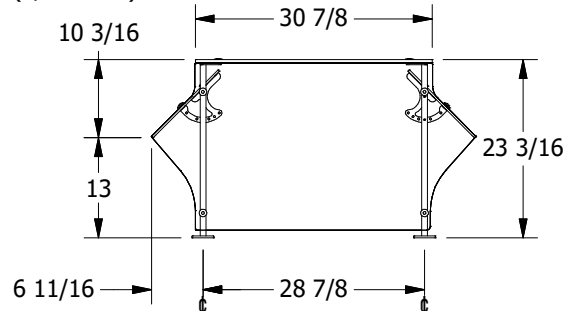

Adjustable Self Service Protector w/ Shelf

FINISH:

- Brushed Stainless Steel
- Clear Anodized Aluminum
- Powder Coat:
 - Black
 - Silver

RAL # _____

GLASS:

- 1/4" Clr Temp - Std
- 3/8" Clr Temp

OPTIONS(*):

- End Panel - LT
- End Panel - RT

(*) Not all options available on all models
Contact factory for specific information
For Mounting Options see Mounting Hardware Guide

End panels are 1/4" clear tempered glass unless otherwise specified.

-Centerline Dimensions -
L / L1 - 60" Max (3/8" Glass)

(* - Middle support is centered unless L1 dimension is specified)