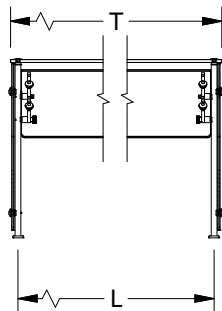

Adjustable Self Service Protector w/ Shelf

FINISH:

- Brushed Stainless Steel
- Clear Anodized Aluminum
- Powder Coat:
 - Black
 - Silver

RAL # _____

GLASS:

- 1/4" Clr Temp - Std
- 3/8" Clr Temp

OPTIONS(*):

- End Panel - LT
- End Panel - RT

(*) Not all options available on all models
Contact factory for specific information
For Mounting Options see Mounting Hardware Guide

End panels are 1/4" clear tempered glass unless otherwise specified.

-Centerline Dimensions -
L / L1 - 60" Max (3/8" Glass)

(* - Middle support is centered unless L1 dimension is specified)