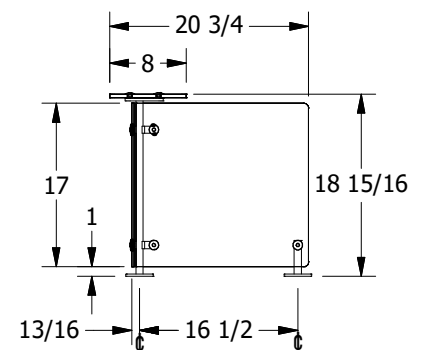

### GLASS (Clear Tempered):

- 1/4" Front - Std
- 3/8" Front
- Frosted
- 3/8" Top - Std

### OPTIONS(\*):

- End Panel - RT
- End Panel - LT
- Light Fixture
- Warmer
- Shelf Kit

(\* ) Not all options available on all models  
Contact factory for specific information  
For Mounting Options see Mounting Specifications

- Centerline Dimensions -
- L / L1 - 48" Max (1/4" Glass)
- 60" Max (3/8" Glass)
- L2 - 96" Max
- T1 - 98-3/4" Max in a Single Section

(2) End Panels per unit unless otherwise specified. End panels are 1/4" clear tempered glass unless otherwise specified.

(\* - Middle support is centered unless L1 dimension is specified )