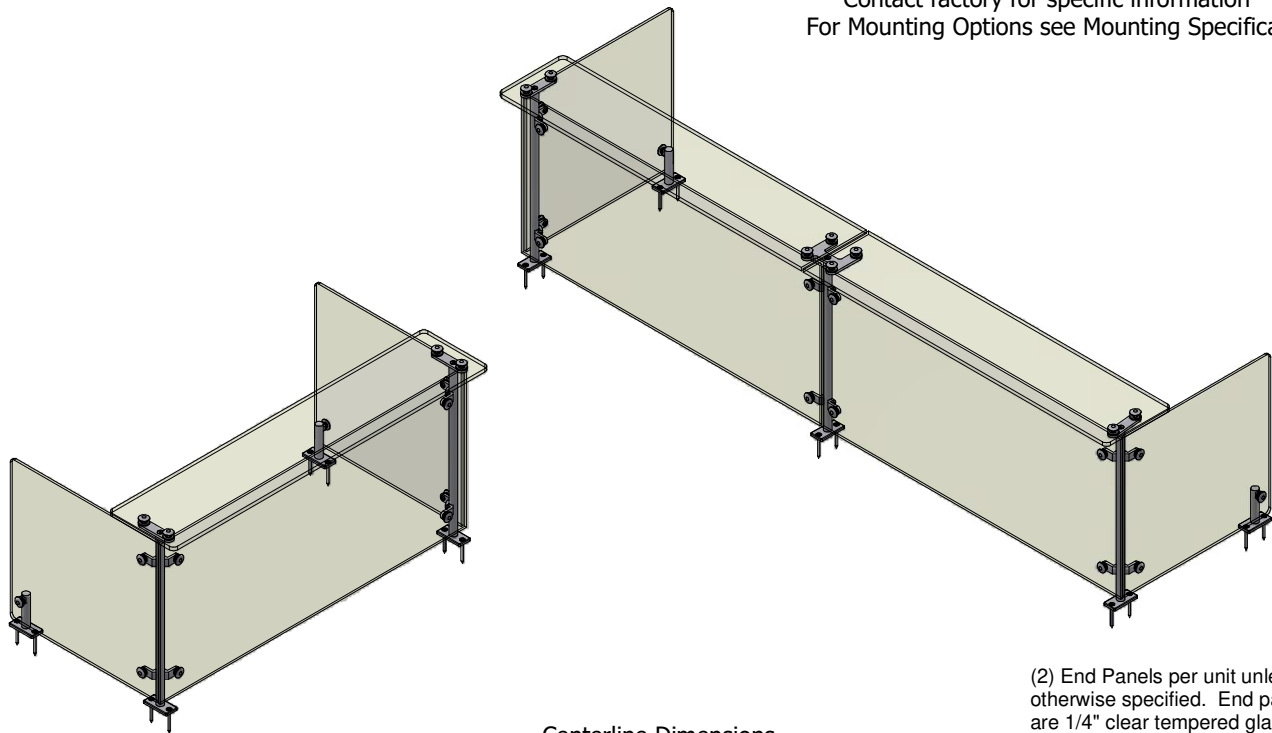

### GLASS (Clear Tempered):

- 1/4" Front - Std
- 3/8" Front
- Frosted
- 3/8" Top - Std

- Centerline Dimensions -
- L / L1 - 48" Max (1/4" Glass)
- 60" Max (3/8" Glass)
- L2 - 96" Max
- T1 - 98-3/4" Max in a Single Section

(2) End Panels per unit unless otherwise specified. End panels are 1/4" clear tempered glass unless otherwise specified.

(\* - Middle support is centered unless L1 dimension is specified )