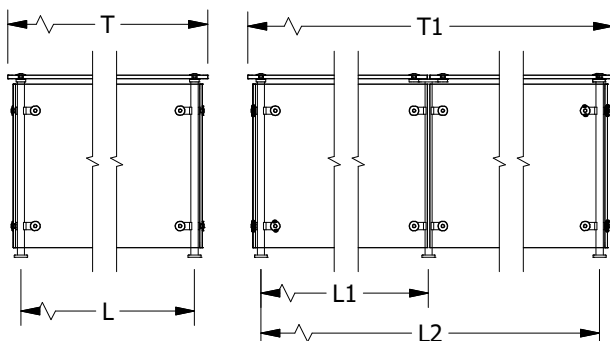

### GLASS (Clear Tempered):

- 1/4" Front - Std
- 3/8" Front
- Frosted
- 3/8" Top - Std

### OPTIONS(\*):

- End Panel - RT
- End Panel - LT
- Light Fixture
- Warmer
- Shelf Kit

(\* ) Not all options available on all models  
Contact factory for specific information  
For Mounting Options see Mounting Specifications

- Centerline Dimensions -
- L / L1 - 48" Max (1/4" Glass)
- 60" Max (3/8" Glass)
- L2 - 96" Max
- T1 - 98-3/4" Max in a Single Section

(2) End Panels per unit unless otherwise specified. End panels are 1/4" clear tempered glass unless otherwise specified.

(\* - Middle support is centered unless L1 dimension is specified )